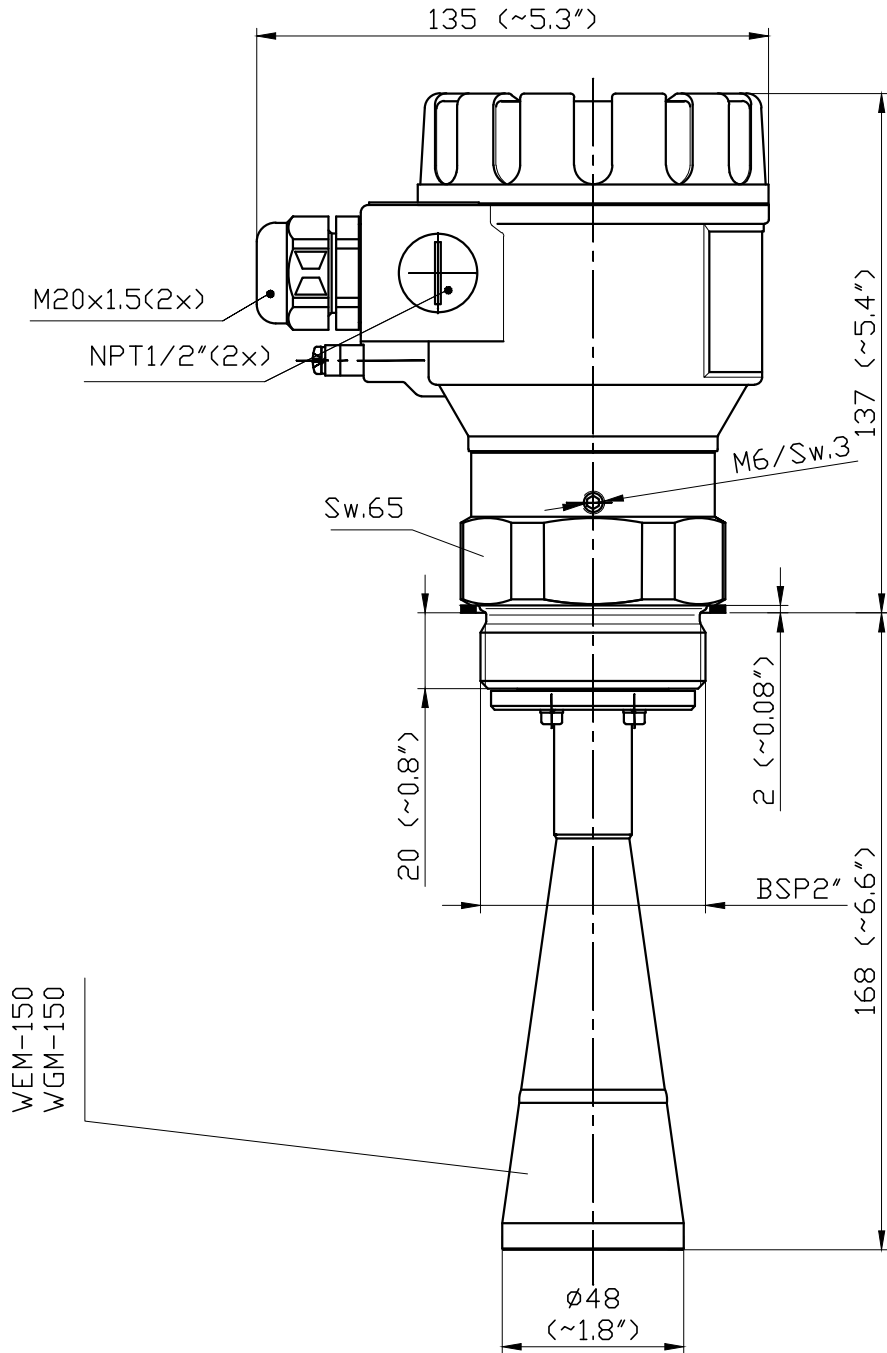

This drawing remains property of Nivelco Control Co. it may be neither copied nor informed to third persons or competitors without our approval.

NIVELCO

Process Control Co.
H-1043 BUDAPEST,
DUGONICS U. 11.
www.nivelco.com

Description:

PiLoTREK W-100
Plastic housing 2"
with st. steel horn antenna

Scale:

M1:2

Size of origin:

A4

Revision: 1

Date: 08.2013

Drawing No.

WEM-150-4