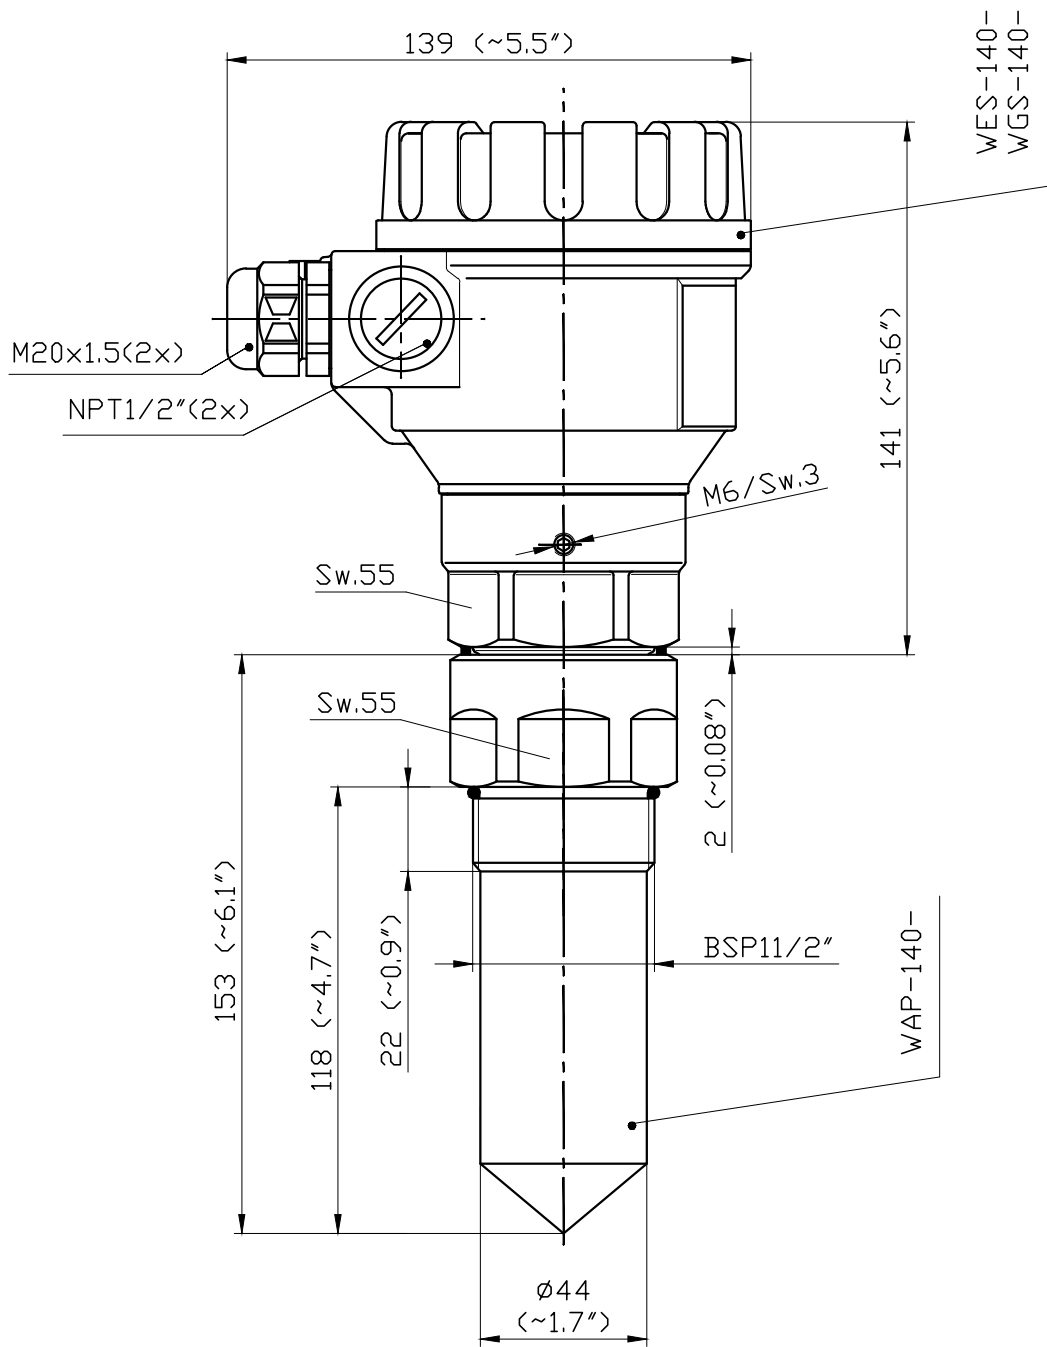

This drawing remains property of Nivelco Control Co. it may be neither copied nor informed to third persons or competitors without our approval.

NIVELCO

Process Control Co.
H-1043 BUDAPEST,
DUGONICS U. 11.
www.nivelco.com

Description:

PiloTREK W-100
Aluminium housing 1 1/2" antenna
with PP enclosure

Scale:

M1:2

Size of origin:

A4

Revision: 1

Date: 08.2013

Drawing No.

WES-140/WAP140