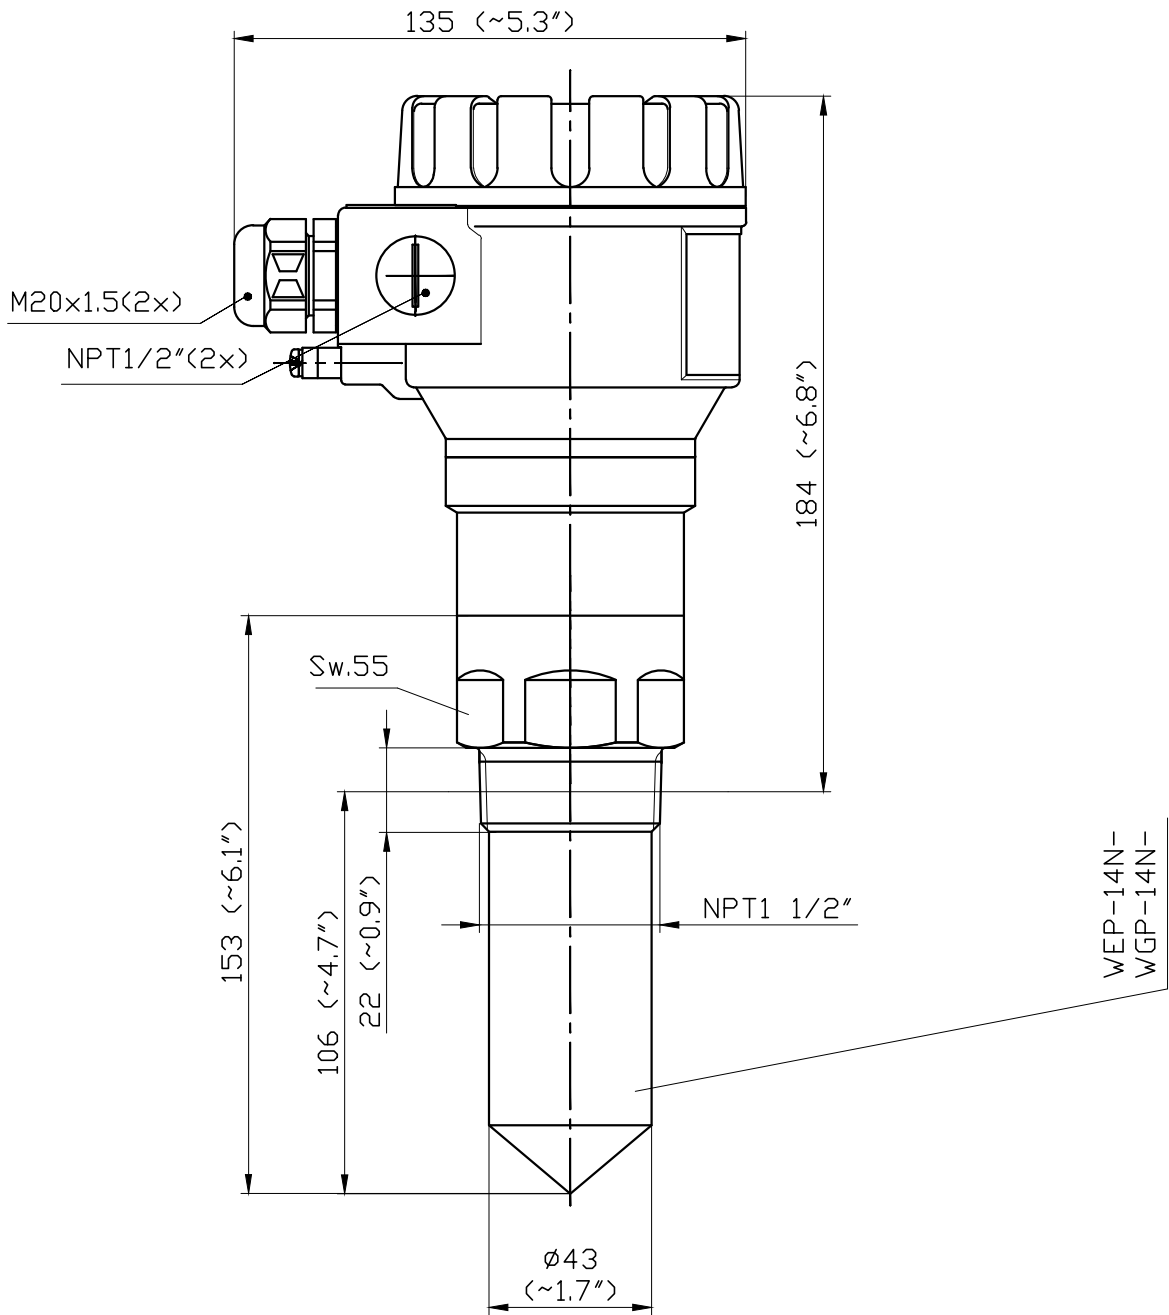

This drawing remains property of Nivelco Control Co. it may be neither copied nor informed to third persons or competitors without our approval.

NIVELCO
Process Control Co.
H-1043 BUDAPEST,
DUGONICS U. 11.
www.nivelco.com

Description:
PilotREK W-100
Plastic housing 1 1/2"
with PP encapsulated antenna

Scale:	Size of origin:
M1:2	A4
Revision: 1	Date:08.2013
Drawing No.	
WEP-14N