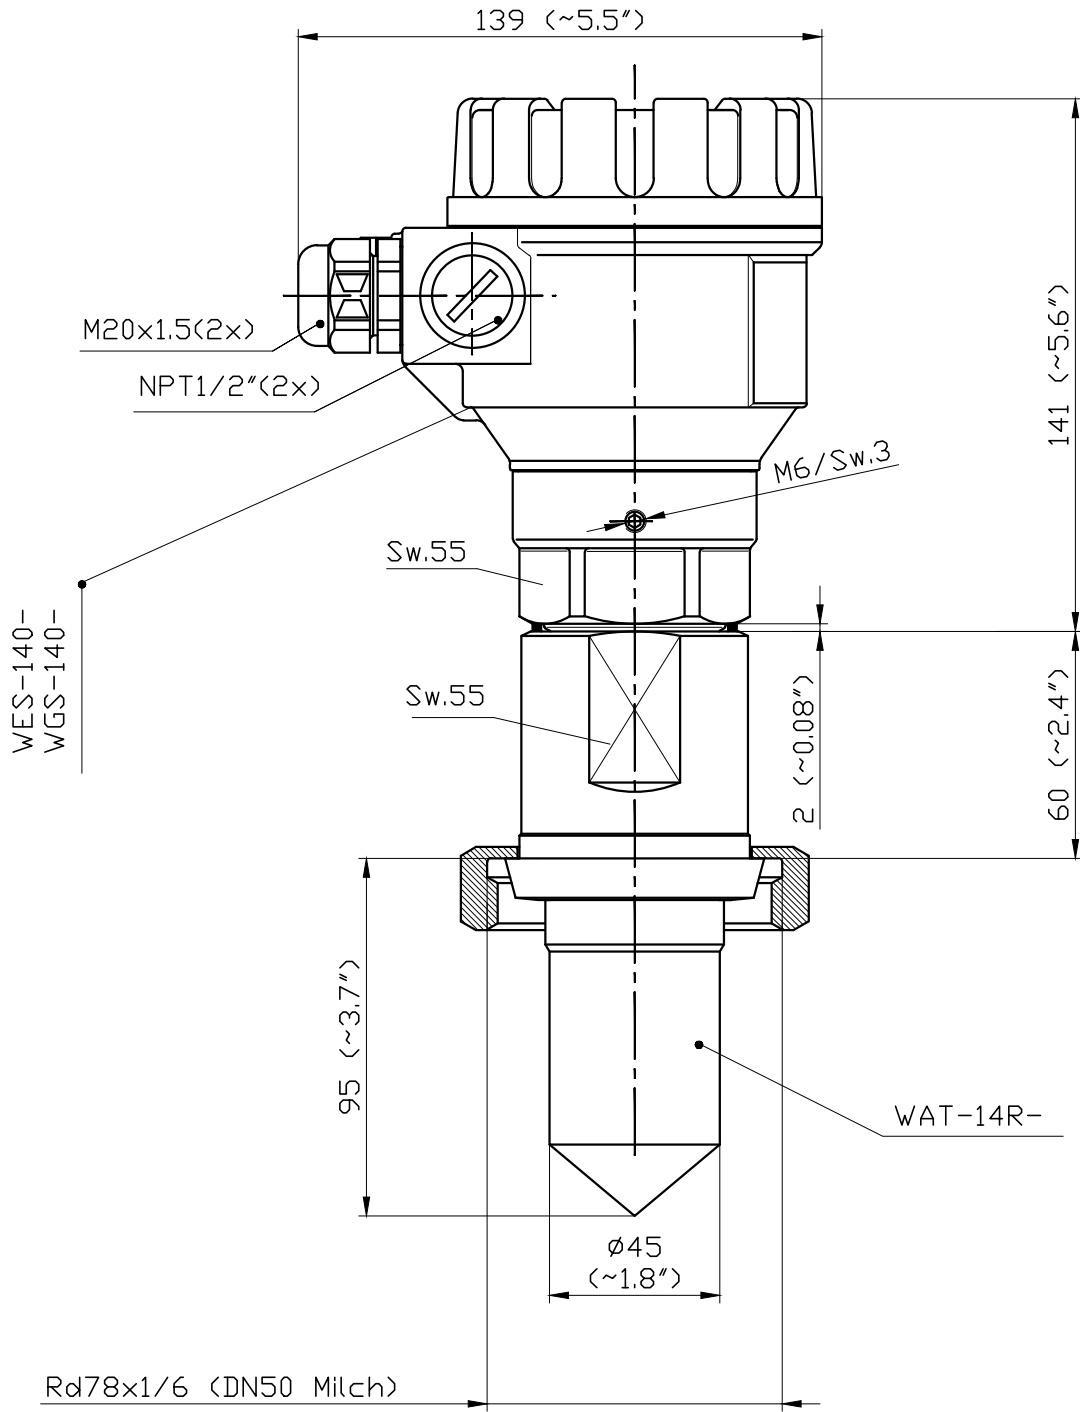

This drawing remains property of Nivelco Control Co. it may be neither copied nor informed to third persons or competitors without our approval.

**NIVELCO**  
 Process Control Co.  
 H-1043 BUDAPEST,  
 DUGONICS U. 11.  
 www.nivelco.com

Description:  
 PilotREK W-100  
 Aluminium housing DN50 pipe couplin ant.  
 with PTFE enclosure, hygenic version

Scale:	Size of origin:
M1:2	A4
Revision: 1	Date:08.2013
Drawing No.	
W_S-140/WAT-14R	