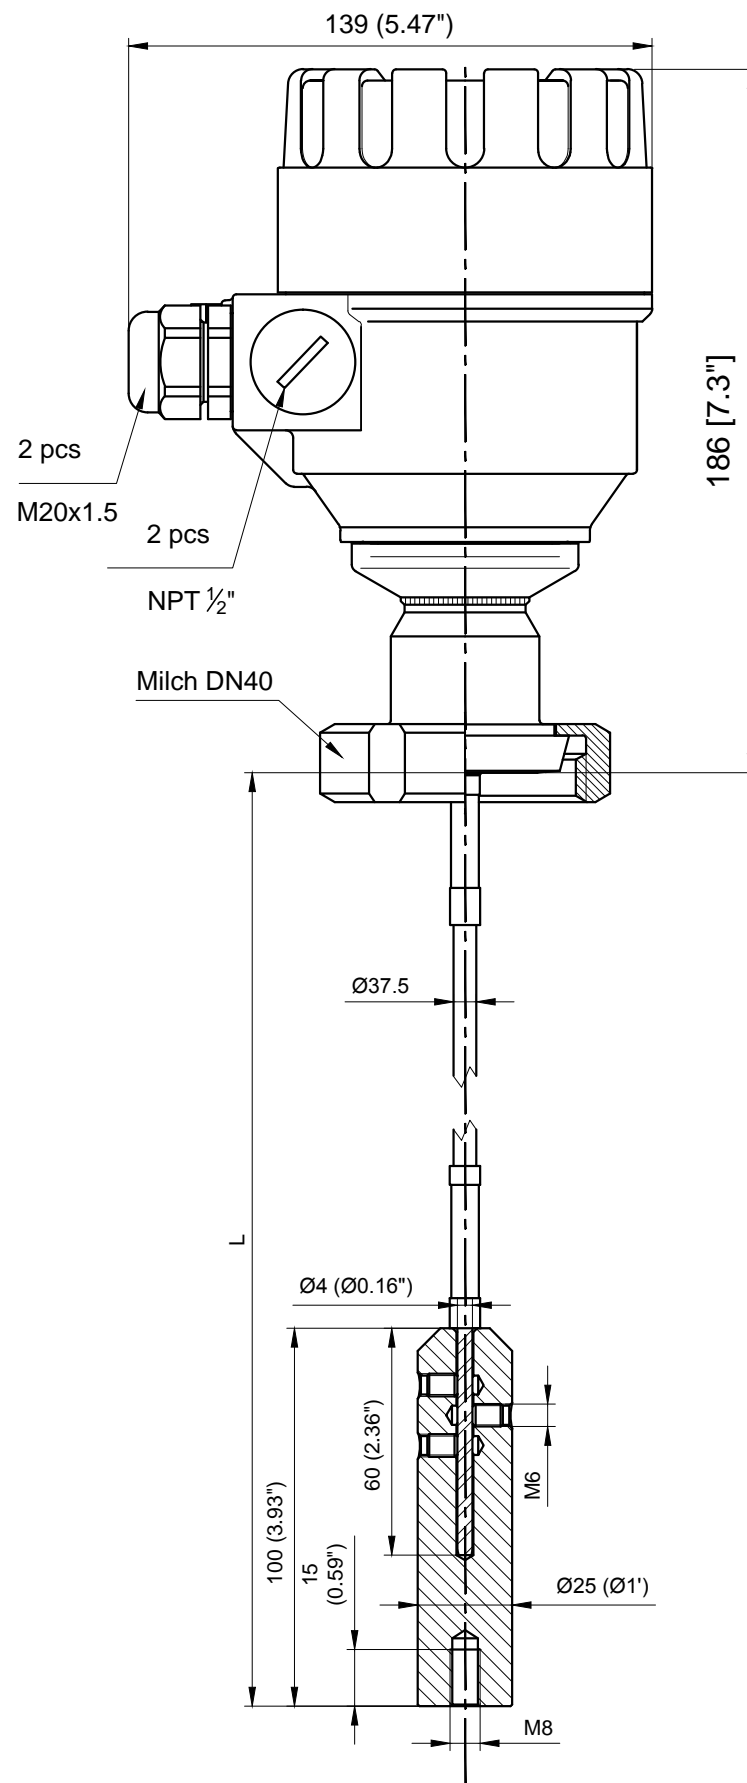

This drawing remains property of Nivelco Control Co. it may be neither copied nor informed to third persons or competitors without our approval.

**NIVELCO**  
 Process Control Co.  
 H-1043 BUDAPEST,  
 DUGONICS U. 11.  
 www.nivelco.com

Description:  
 MicroTREK H-400  
 Guided Microwave Level Transmitters  
 Alu housing  
 DN40 Milch

Scale: 1:2	Size of origin: A3
Revision: 1	Date: 2014.04
Drawing No. HTY/HBY-4__	