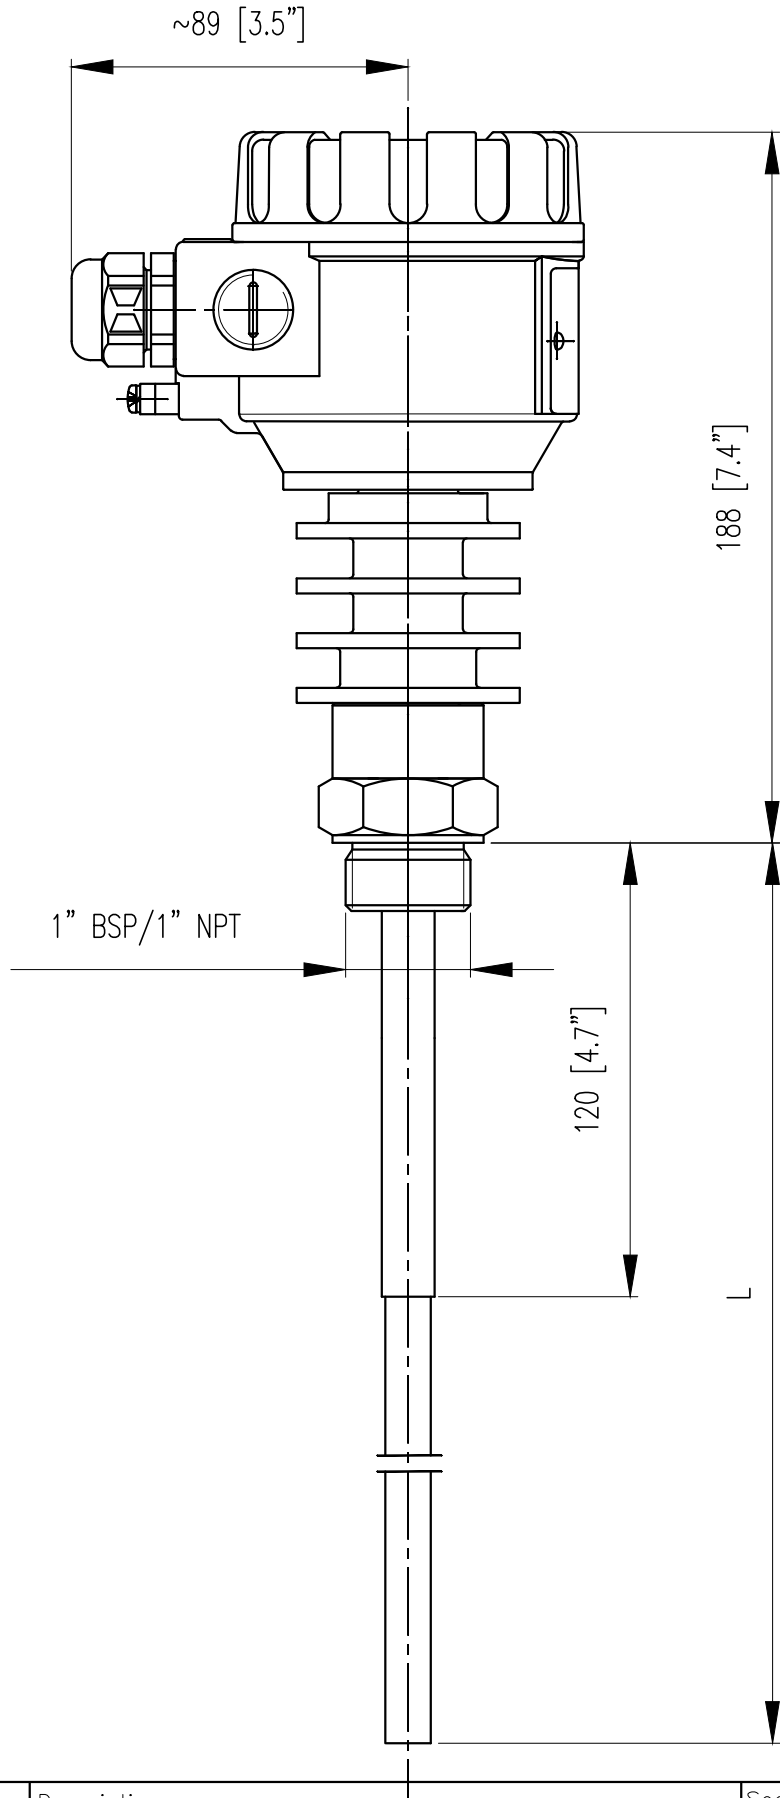

This drawing remains property of Nivelco Control Co. it may be neither copied nor informed to third persons or competitors without our approval.

NIVELCO
Process Control Co.
H-1043 BUDAPEST,
DUGONICS U. 11.
www.nivelco.com

Description:
NIVOCAP C-300
Capacitive level transm., Plast. housing, high temp. 1" BSP/NPT
with road probe, partially PFA insulated stainless steel

Scale: 1:2	Size of origin: A4
Revision: 0	Date: 2014.07.22
Drawing No. CPP/C-3__ CHP/C-3__