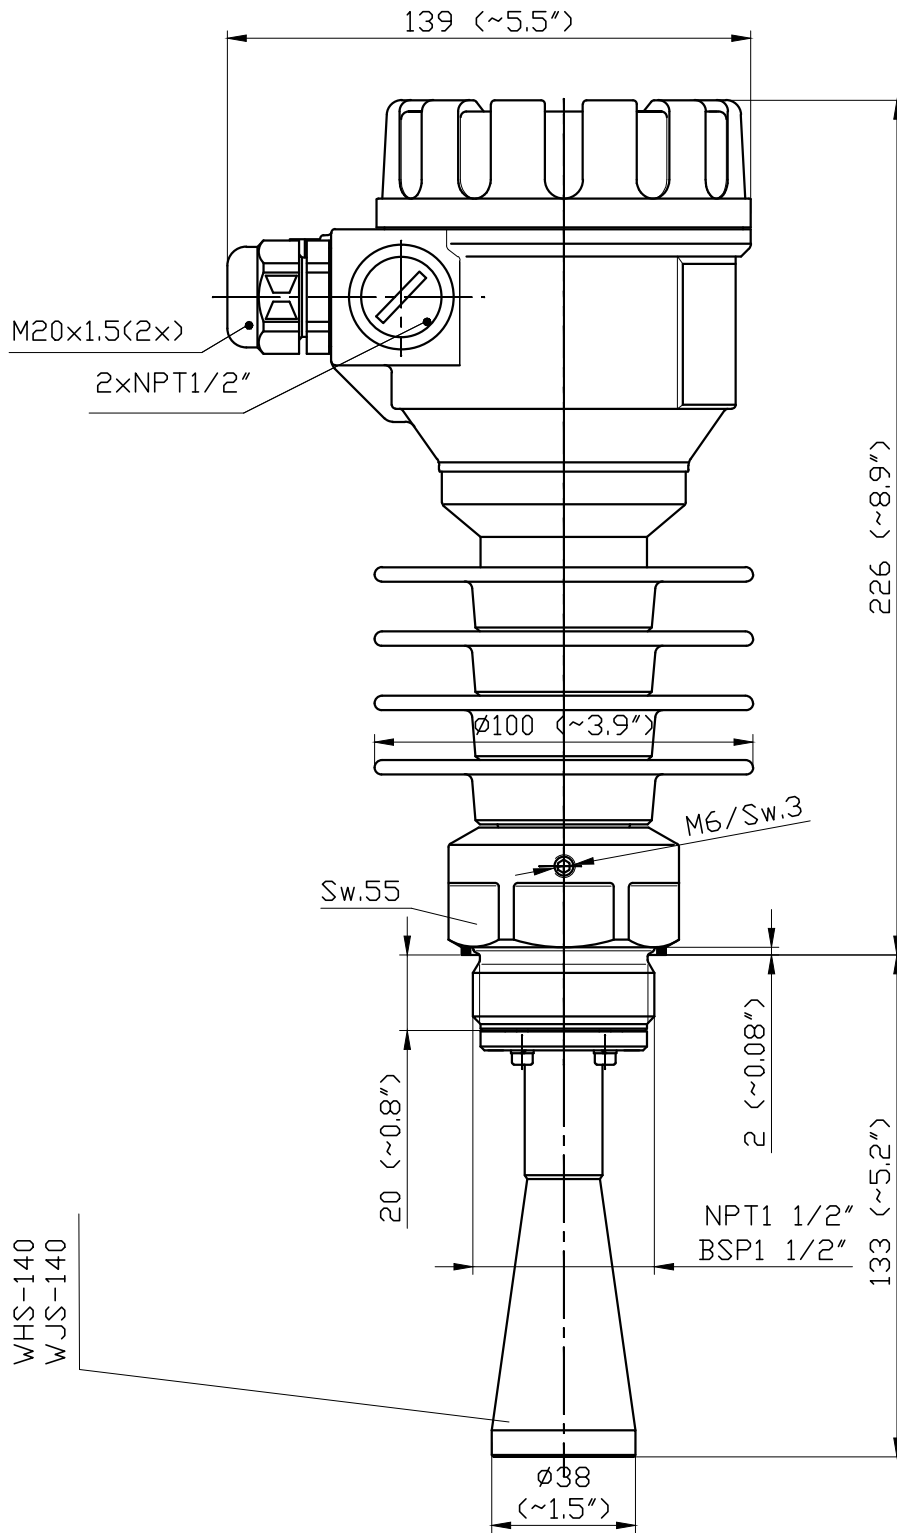

This drawing remains property of Nivelco Control Co. it may be neither copied nor informed to third persons or competitors without our approval.

NIVELCO

Process Control Co.
H-1043 BUDAPEST,
DUGONICS U. 11.
www.nivelco.com

Description:

PiloTREK W-100
High temperature version
Alu housing 1 1/2" horn antenna

Scale:

M1:2

Size of origin:

A4

Revision: 1

Date:08.2013

Drawing No.

WHS/WJS-140