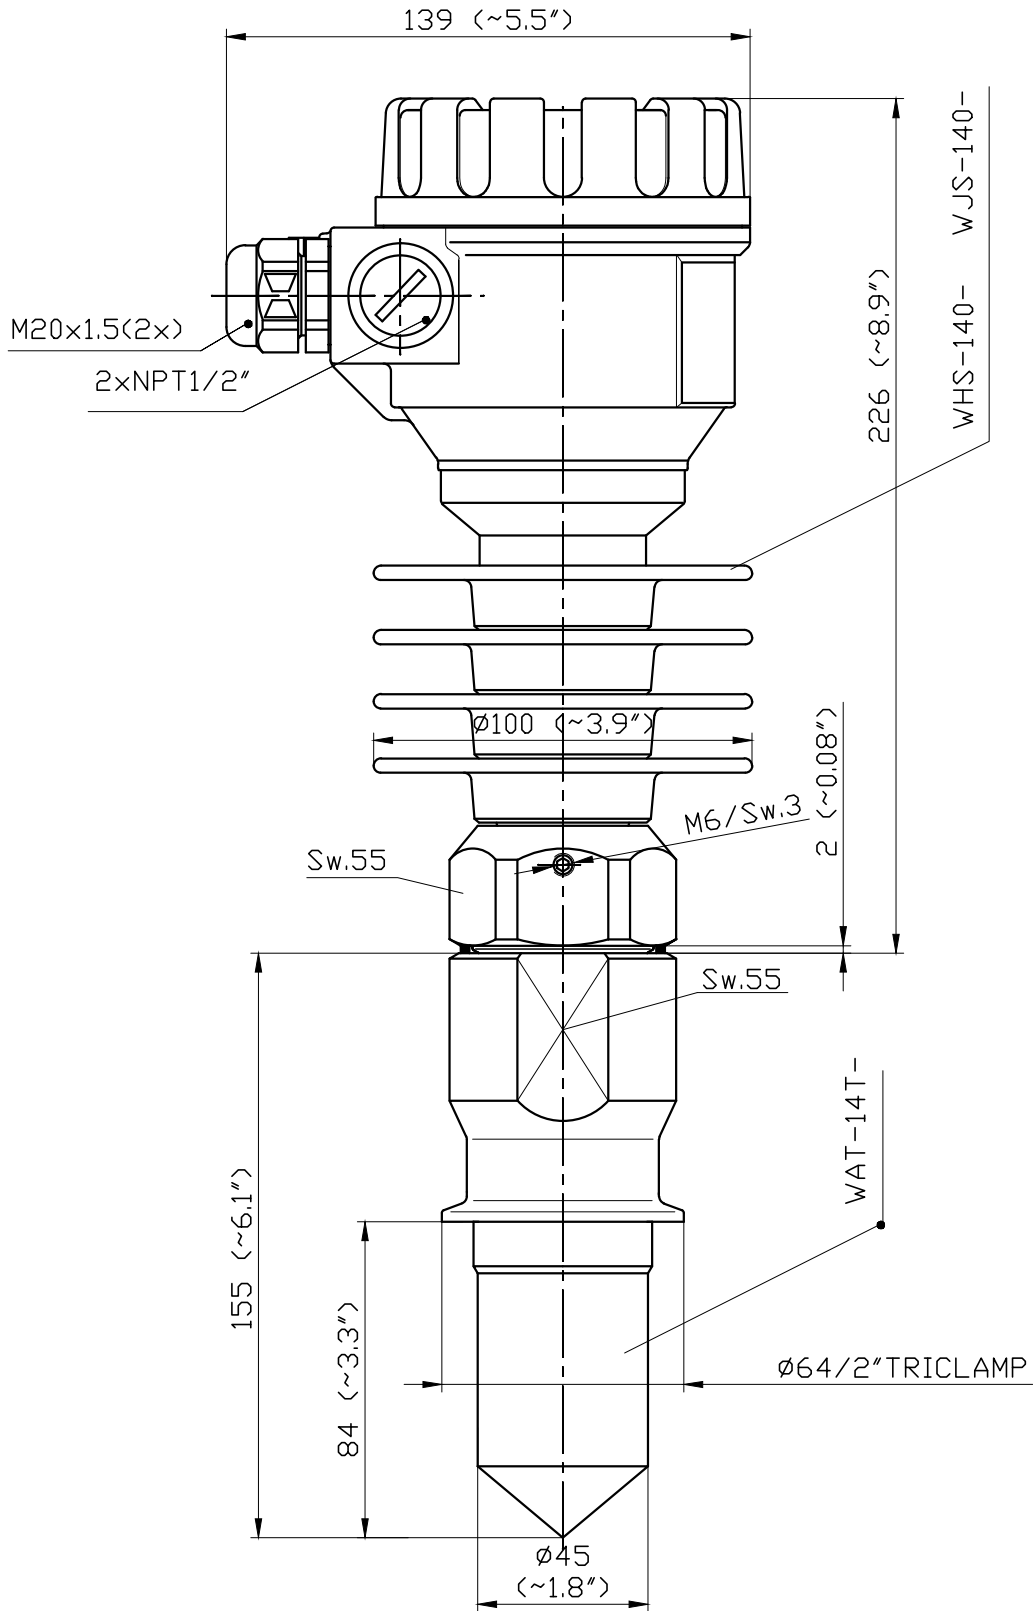

This drawing remains property of Nivelco Control Co. it may be neither copied nor informed to third persons or competitors without our approval.

NIVELCO

Process Control Co.
H-1043 BUDAPEST,
DUGONICS U. 11.
www.nivelco.com

Description:

PiLoTREK W-100
High temp. version 2" triclamp antenna
with PTFE enclosure, hygenic version

Scale:

M1:2

Size of origin:

A4

Revision: 1

Date: 08.2013

Drawing No.

WHS-140/WAT14T