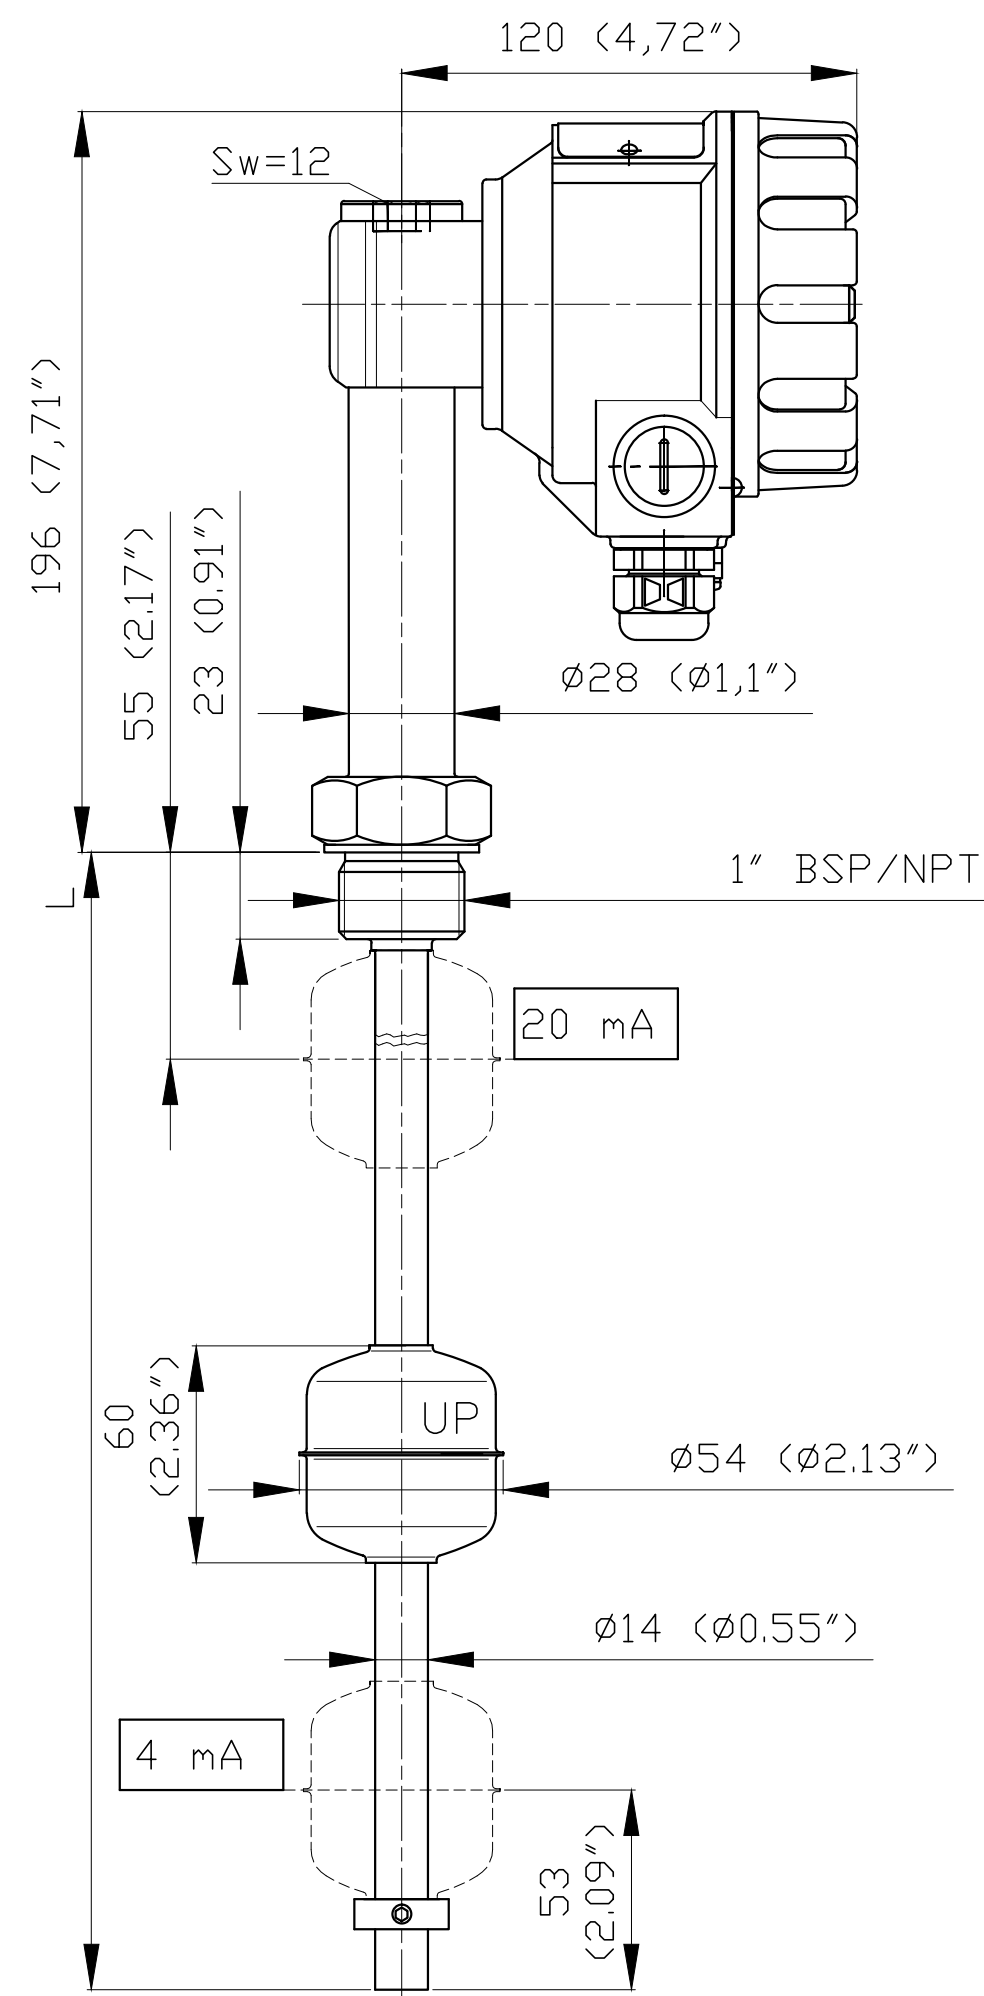

Position "A"
"A" pozíció

Position "B"
"B" pozíció

This drawing remains property of Nivelco Control Co. it may be neither copied nor informed to third persons or competitors without our approval.

NIVELCO
Process Control Co.
H-1043 BUDAPEST,
DUGONICS U. 11.
www.nivelco.com

Description:
NIVOTRACK M-500
Magnetostrictive Level Transmitter
with rigid tube sensor, 1" BSP/NPT, Alu H.

Scale:	Size of origin:
M1:2	A2
Revision: 1	Date: 12.2013
Drawing No.	
MBA/MBD-5__	