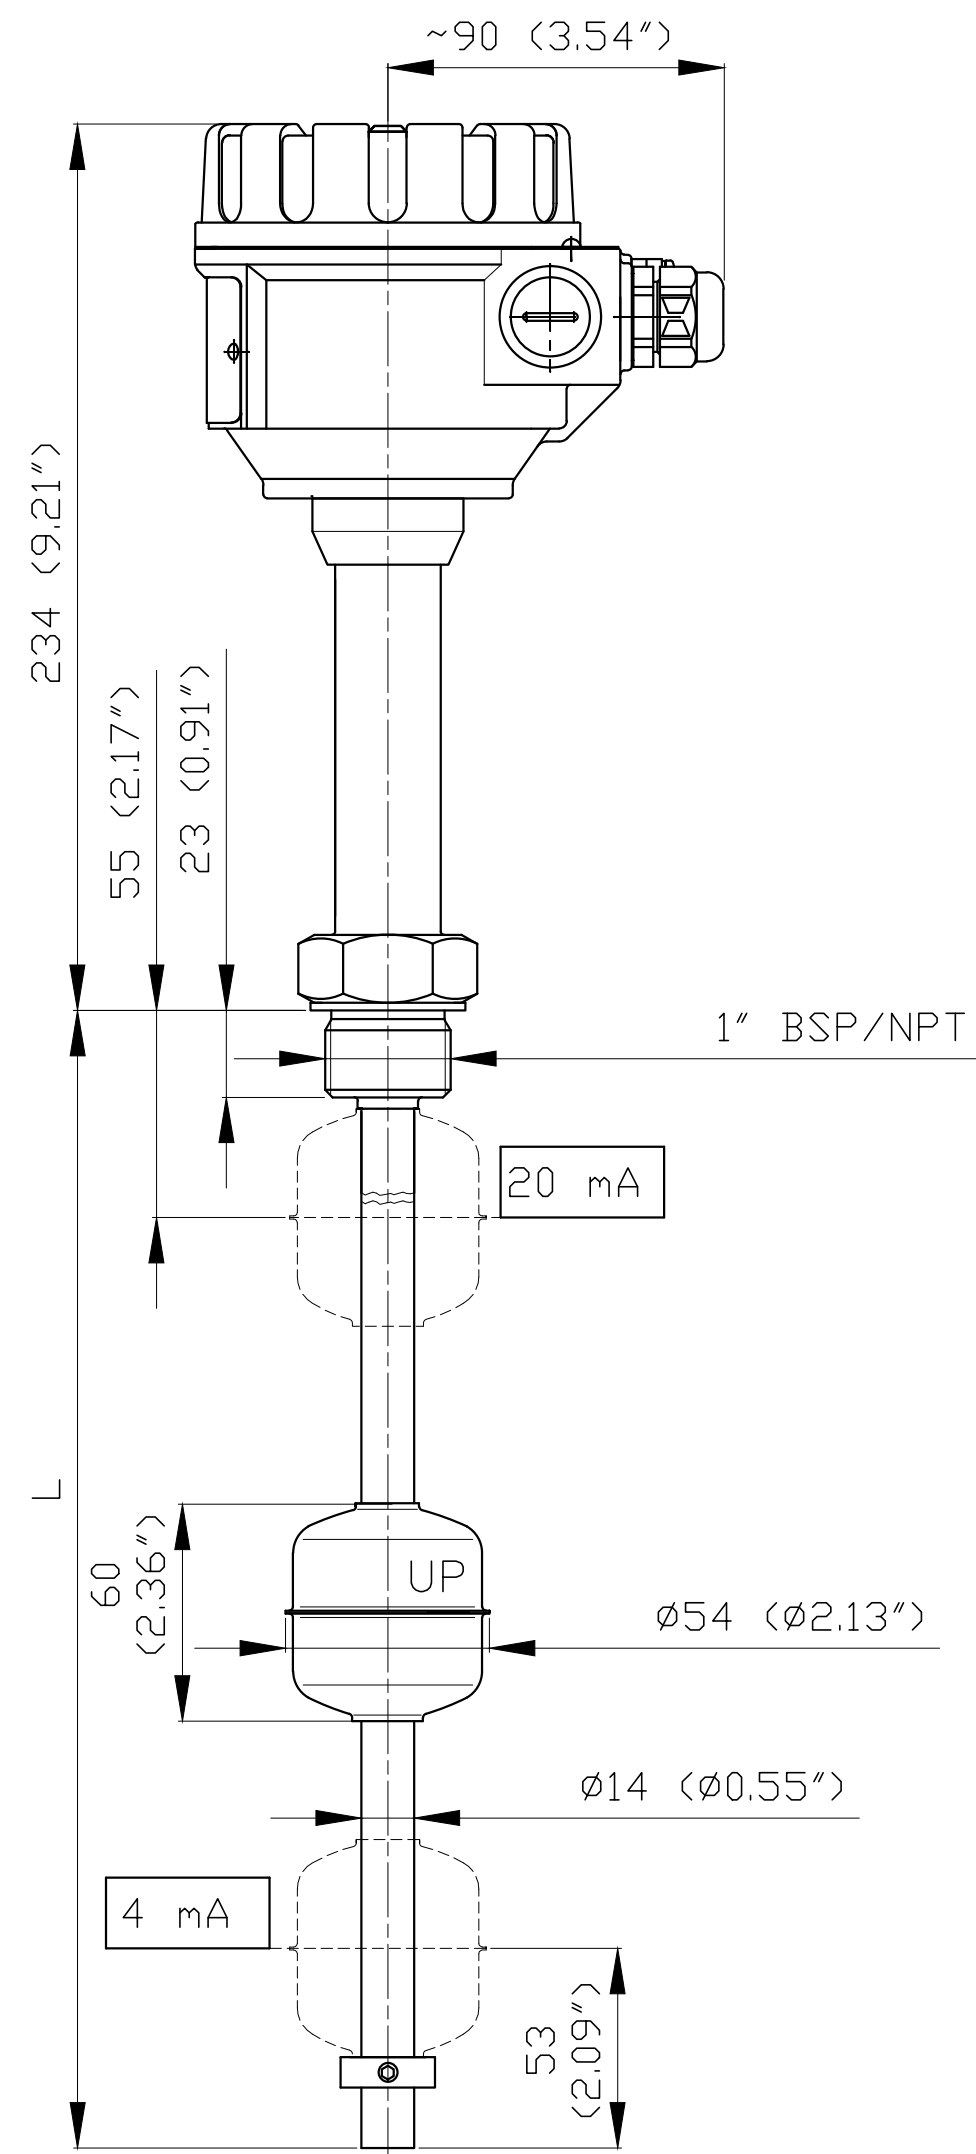

Position "A"
"A" pozíció

Position "B"
"B" pozíció

This drawing remains property of Nivelco Control Co. it may be neither copied nor informed to third persons or competitors without our approval.

NIVELCO
Process Control Co.
H-1043 BUDAPEST,
DUGONICS U. 11.
www.nivelco.com

Description:
NIVOTRACK M-500
Magnetostrictive Level Transmitter
with rigid tube sensor, 1" BSP/NPT, Alu H.

Scale:	Size of origin:
M1:2	A2
Revision: 1	Date: 12.2013
Drawing No.	
MBA/MBD-5__	