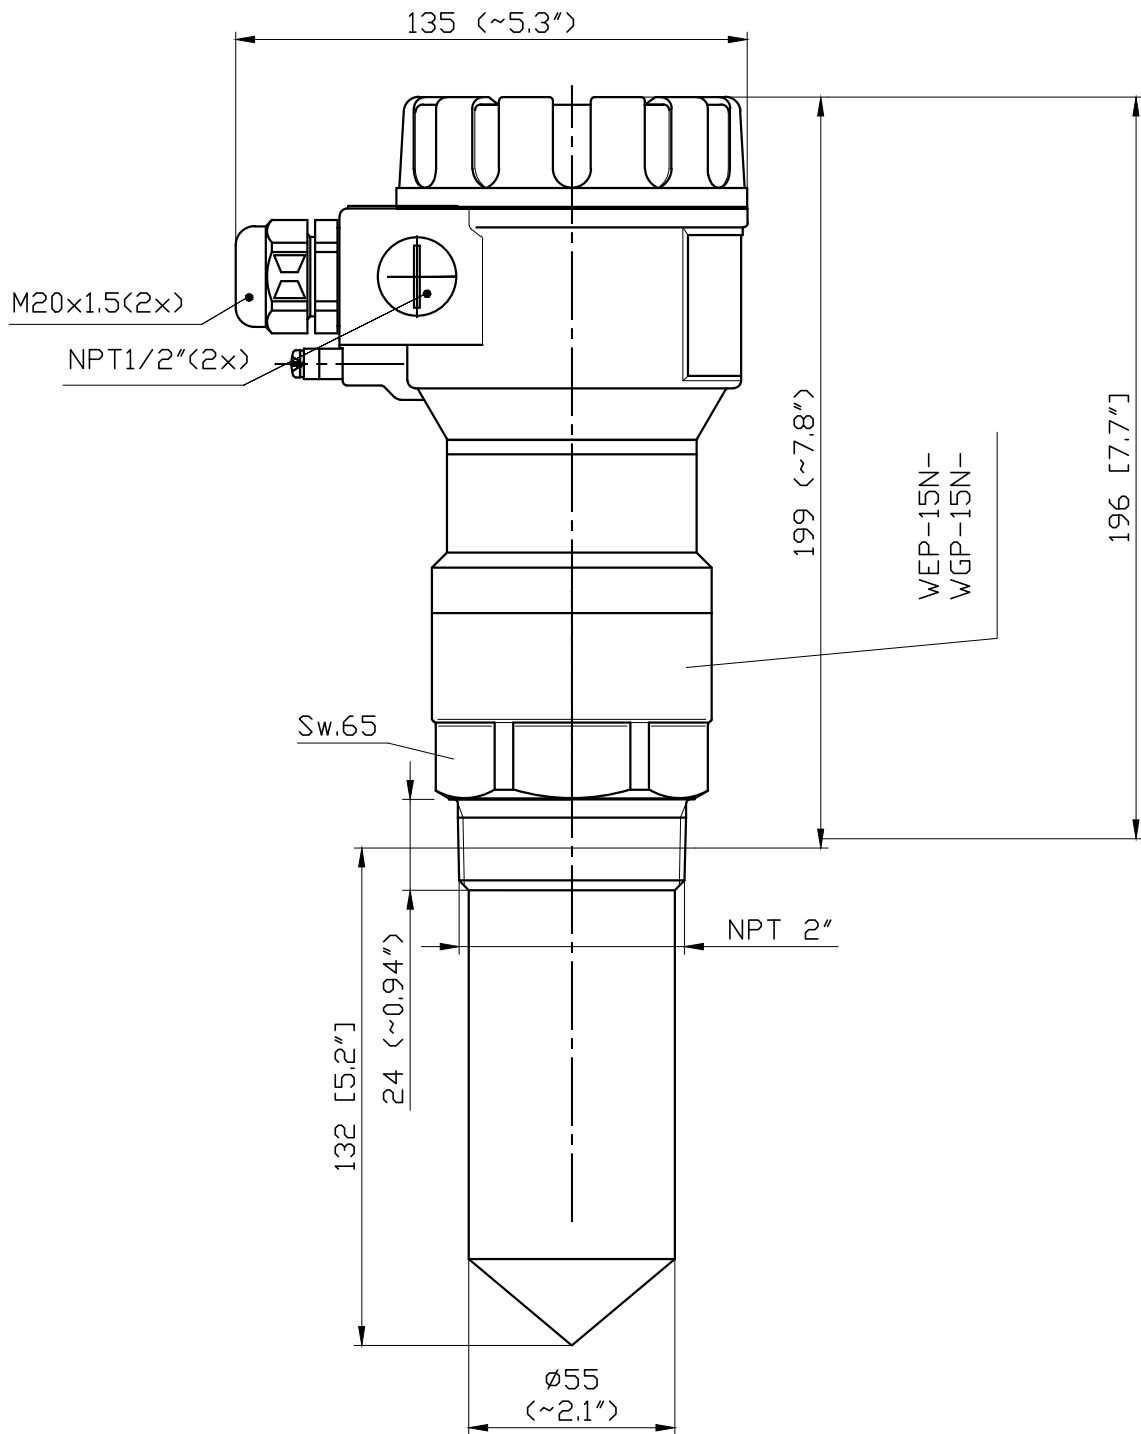

This drawing remains property of Nivelco Control Co. it may be neither copied nor informed to third persons or competitors without our approval.

NIVELCO
Process Control Co.
H-1043 BUDAPEST,
DUGONICS U. 11.
www.nivelco.com

Description:
PilotREK W-100
Plastic housing 2"
with PP encapsulated antenna

Scale:	Size of origin:
M1:2	A4
Revision: 1	Date: 08.2013
Drawing No.	
WEP-15N