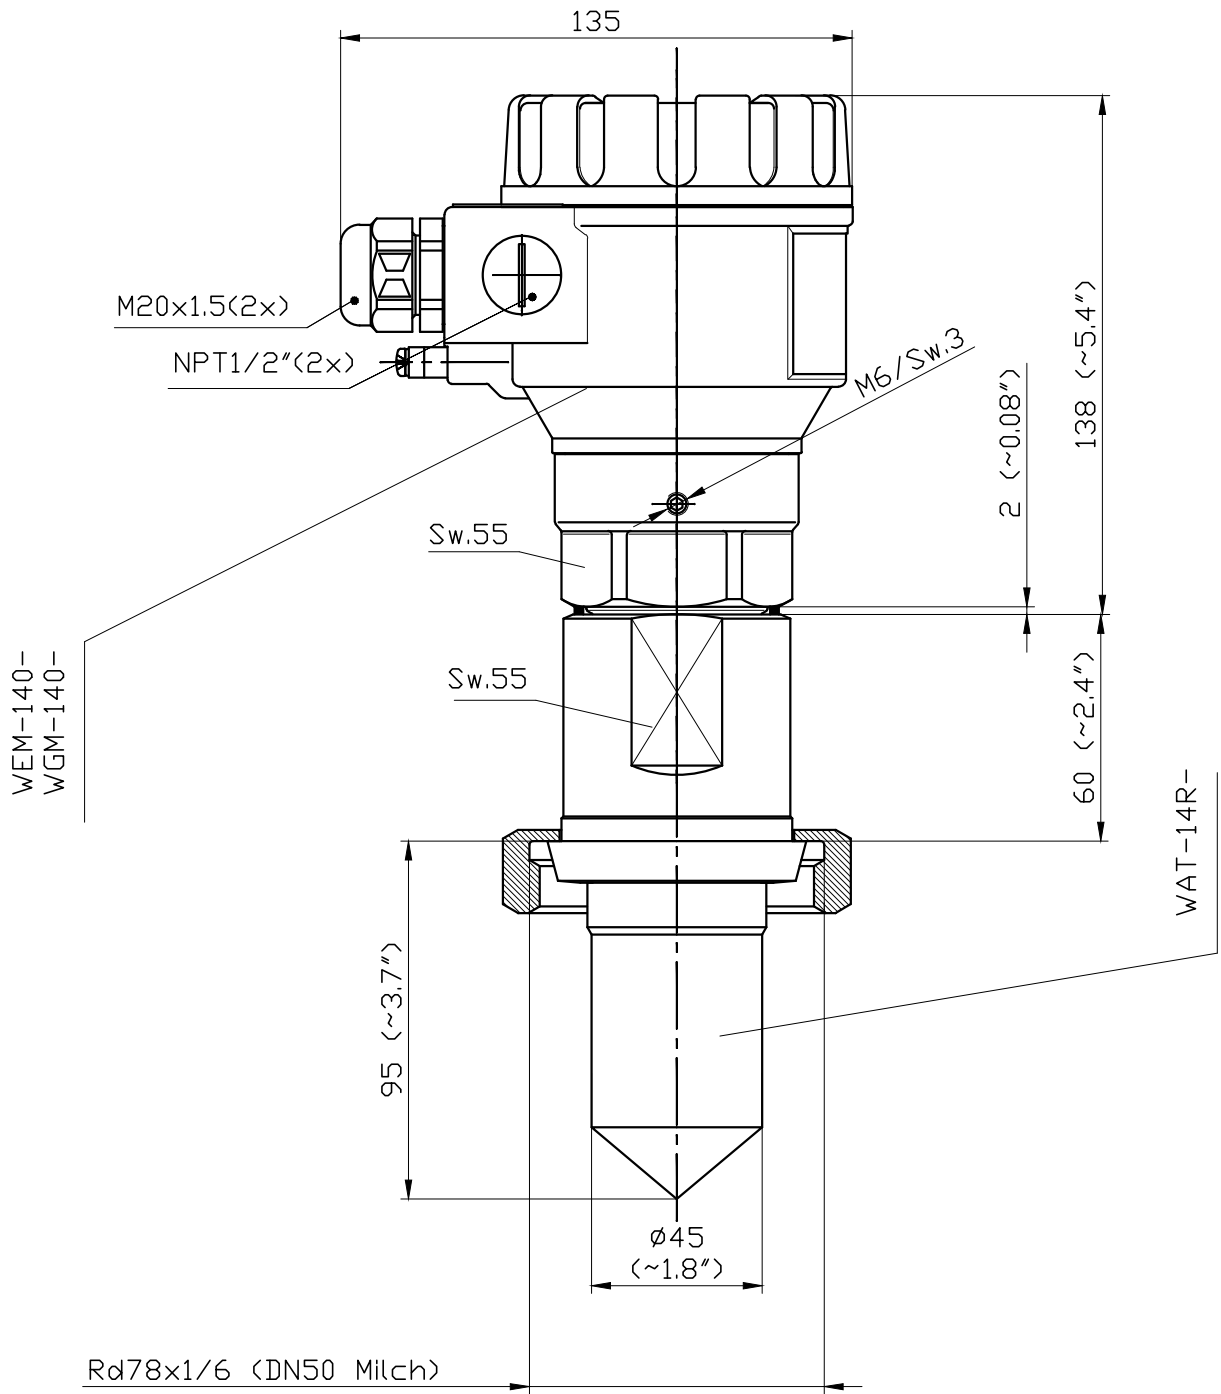

This drawing remains property of Nivelco Control Co. it may be neither copied nor informed to third persons or competitors without our approval.

NIVELCO
Process Control Co.
H-1043 BUDAPEST,
DUGONICS U. 11.
www.nivelco.com

Description:
PiloTREK W-100
Plastic housing DN50 pipe coupling ant.
with PTFE enclosure, hygenic version

Scale:	Size of origin:
M1:2	A4
Revision: 1	Date: 08.2013
Drawing No.	
WEM-140/WAT14R