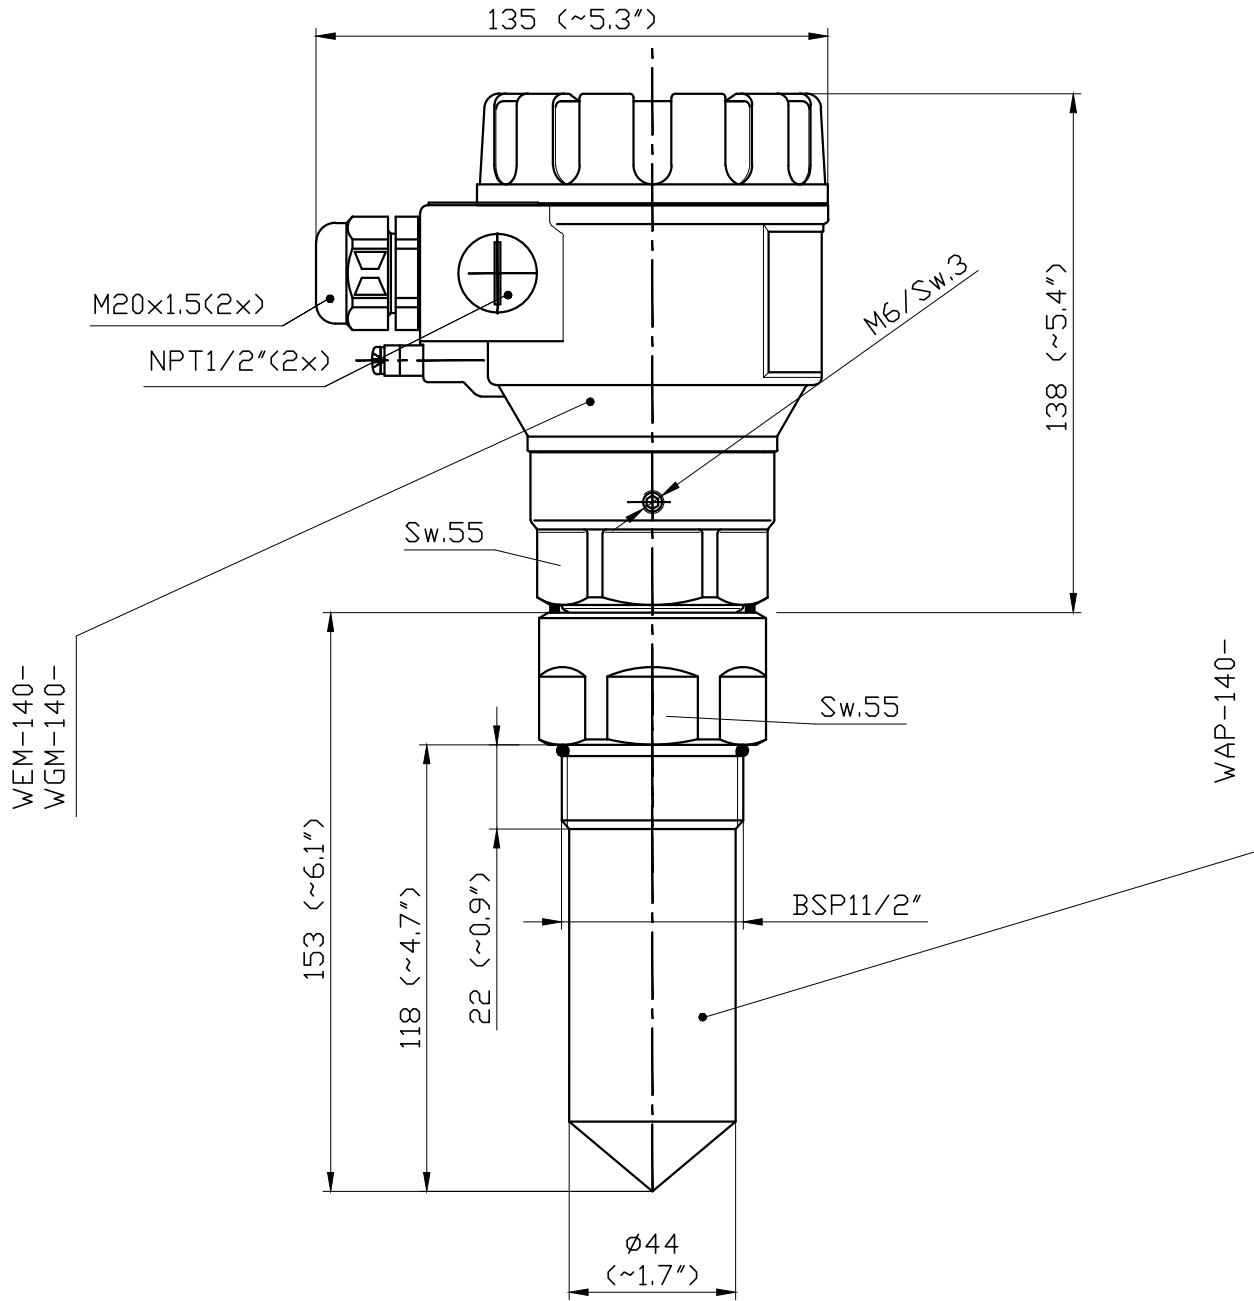

This drawing remains property of Nivelco Control Co. it may be neither copied nor informed to third persons or competitors without our approval.

NIVELCO

Process Control Co.
H-1043 BUDAPEST,
DUGONICS U. 11.

www.nivelco.com

Description:

PiloTREK W-100
Plastic housing 1 1/2" antenna
with PP enclosure

Scale:

M1:2

Size of origin:

A4

Revision: 1

Date: 08.2013

Drawing No.

WEM-140/WAP140