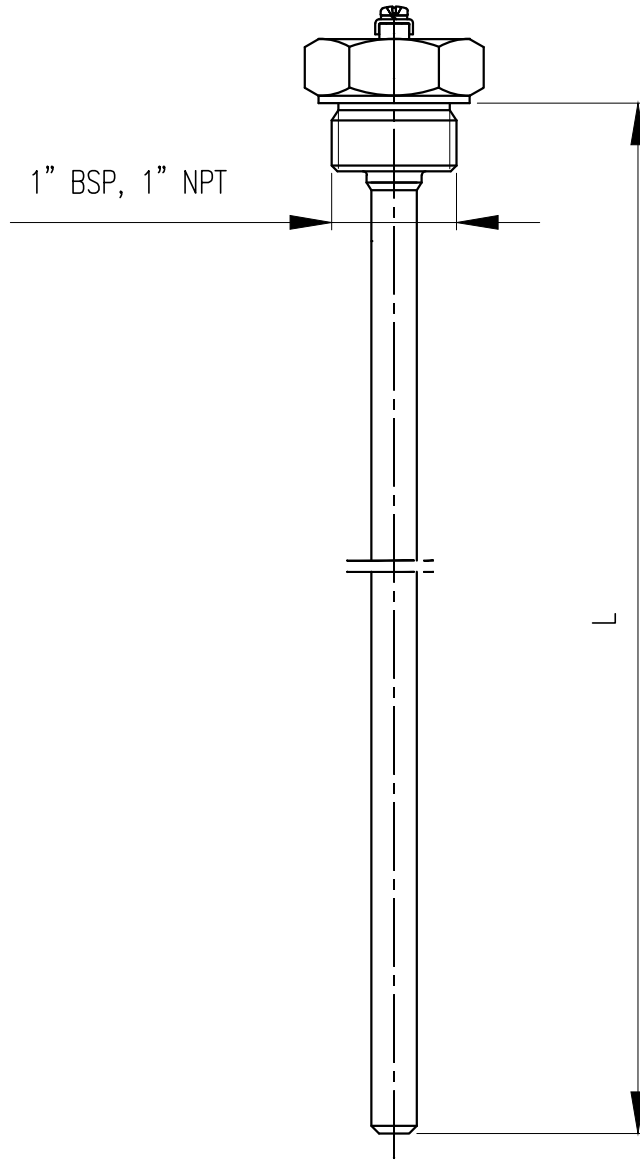

This drawing remains property of Nivelco Control Co. it may be neither copied nor informed to third persons or competitors without our approval.

**NIVELCO**  
Process Control Co.  
H-1043 BUDAPEST,  
DUGONICS U. 11.  
www.nivelco.com

Description:  
NIVOCAP C  
Reference rod probe, 1" BSP or 1" NPT

Scale: 1:2	Size of origin: A4
Revision: 0	Date: 2014.07.22
Drawing No. CAP-1__ CDP-1__	