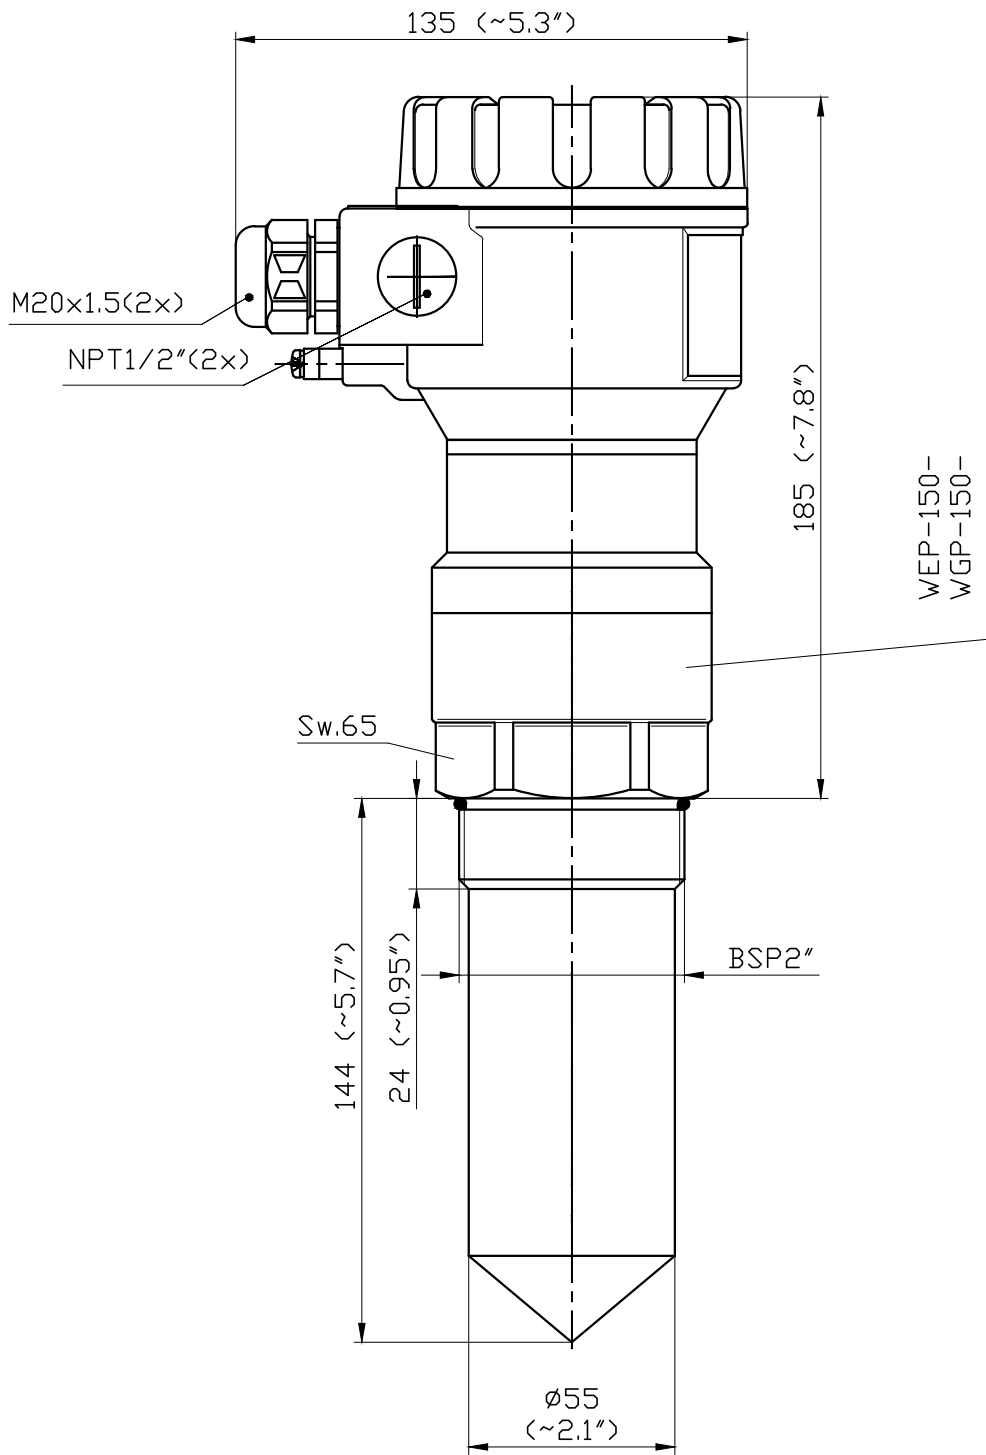

This drawing remains property of Nivelco Control Co. it may be neither copied nor informed to third persons or competitors without our approval.

NIVELCO
Process Control Co.
H-1043 BUDAPEST,
DUGONICS U. 11.
www.nivelco.com

Description:
PilotREK W-100
Plastic housing 2"
with PP encapsulated antenna

Scale:	Size of origin:
M1:2	A4
Revision: 1	Date: 08.2013
Drawing No.	
WEP-150