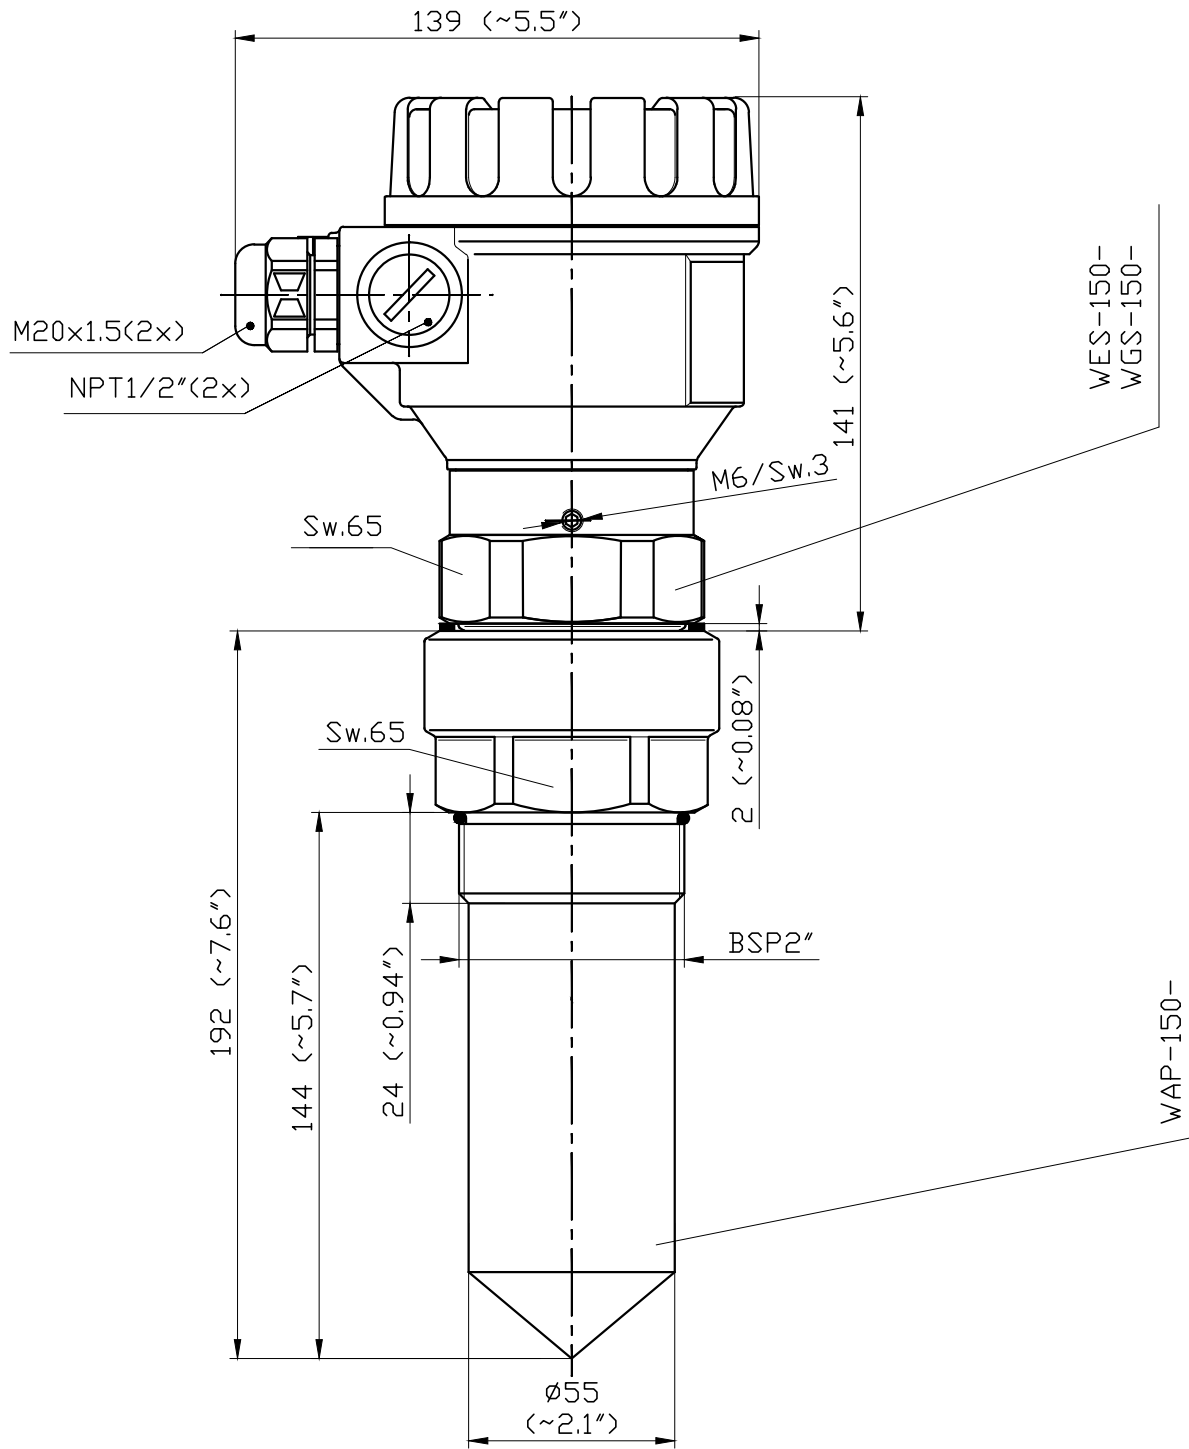

This drawing remains property of Nivelco Control Co. it may be neither copied nor informed to third persons or competitors without our approval.

NIVELCO
 Process Control Co.
 H-1043 BUDAPEST,
 DUGONICS U. 11.
 www.nivelco.com

Description:
 PilotREK W-100
 Aluminium housing 2" antenna
 with PP enclosure

Scale:	Size of origin:
M1:2	A4
Revision: 1	Date: 08.2013
Drawing No.	
WES-150/WAP-150	