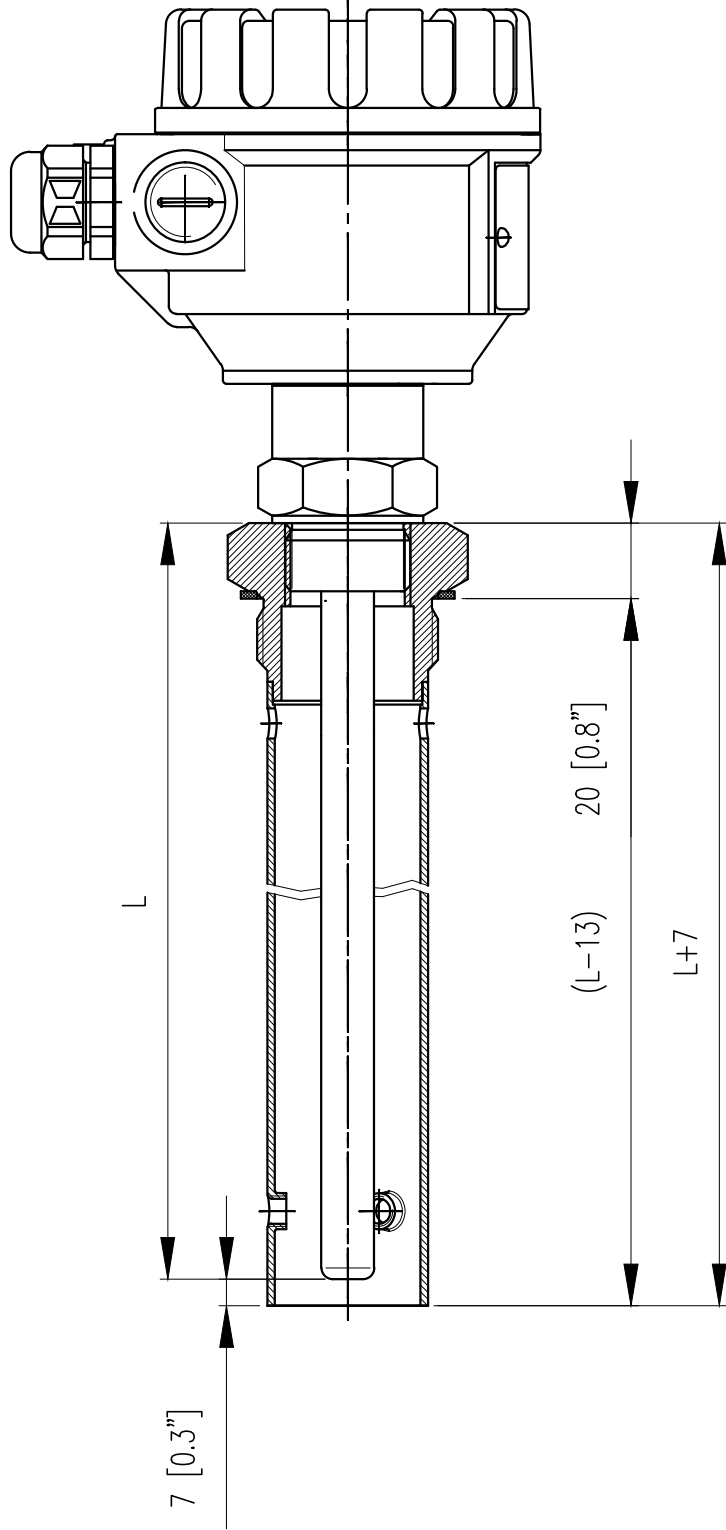

This drawing remains property of Nivelco Control Co. it may be neither copied nor informed to third persons or competitors without our approval.

NIVELCO

Process Control Co.
H-1043 BUDAPEST,
DUGONICS U. 11.
www.nivelco.com

Description:
NIVOCAP C
Reference rod probe

Scale:

1:2

Size of origin:

A4

Revision: 0

Date: 2014.07.22

Drawing No.

CCBR, CTR + CAF