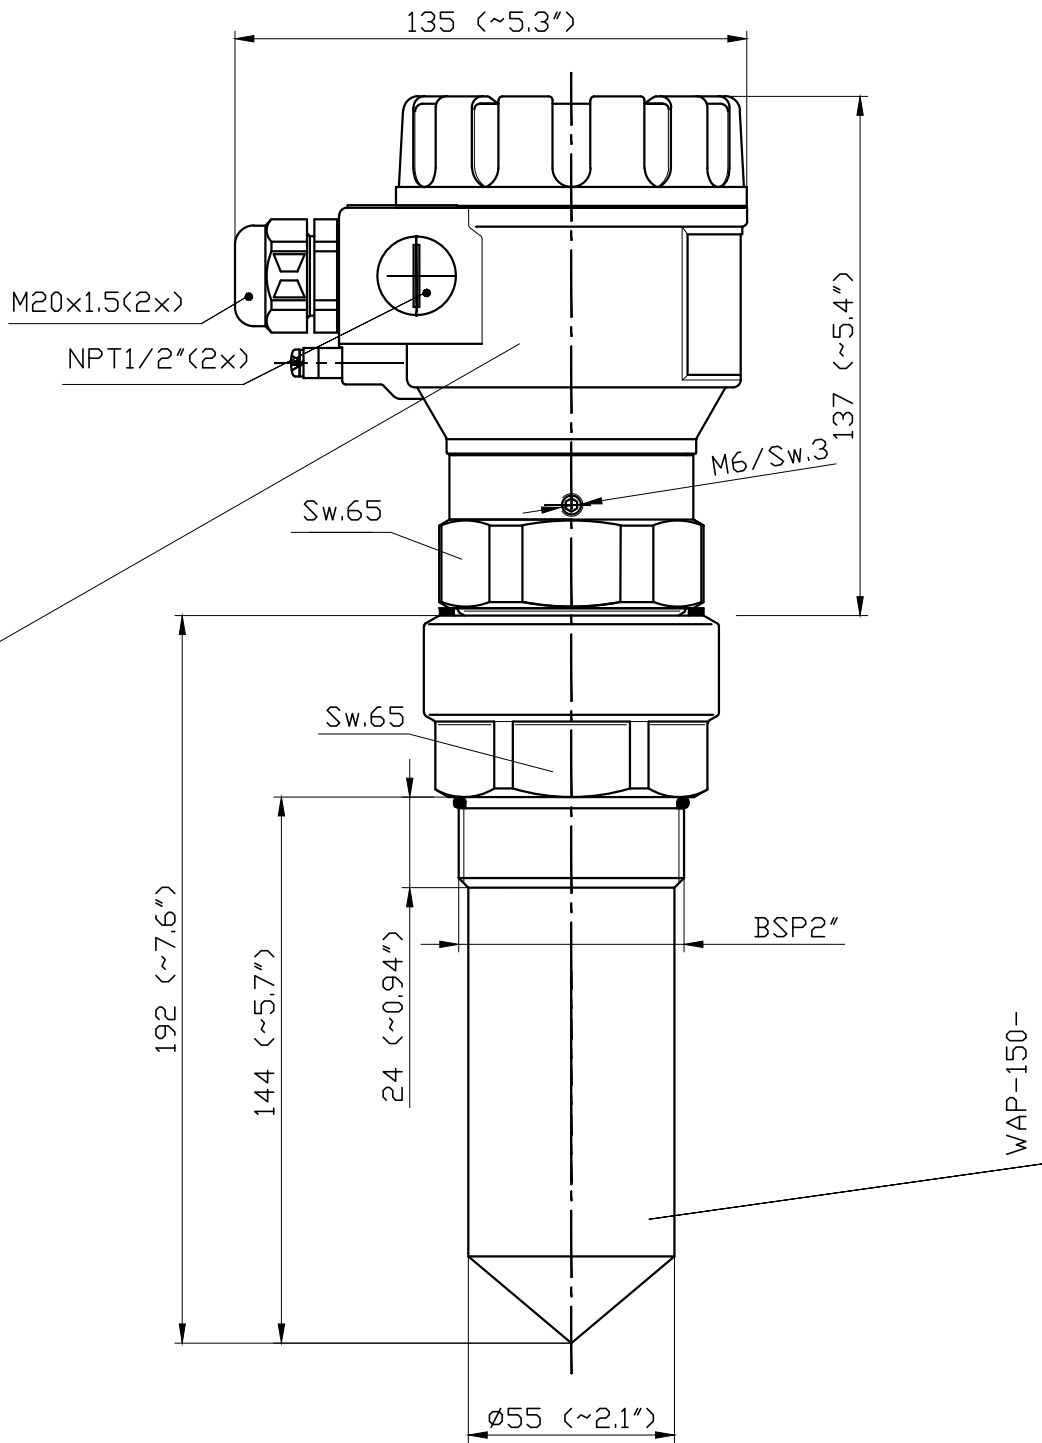

This drawing remains property of Nivelco Control Co. it may be neither copied nor informed to third persons or competitors without our approval.

WEM-150-
WGM-150-

WAP-150-

NIVELCO

Process Control Co.
H-1043 BUDAPEST,
DUGONICS U. 11.
www.nivelco.com

Description:

PiloTREK W-100
Plastic housing 2" antenna
with PP enclosure

Scale:

M1:2

Size of origin:

A4

Revision: 1

Date: 08.2013

Drawing No.

WEM-150/WAP-150