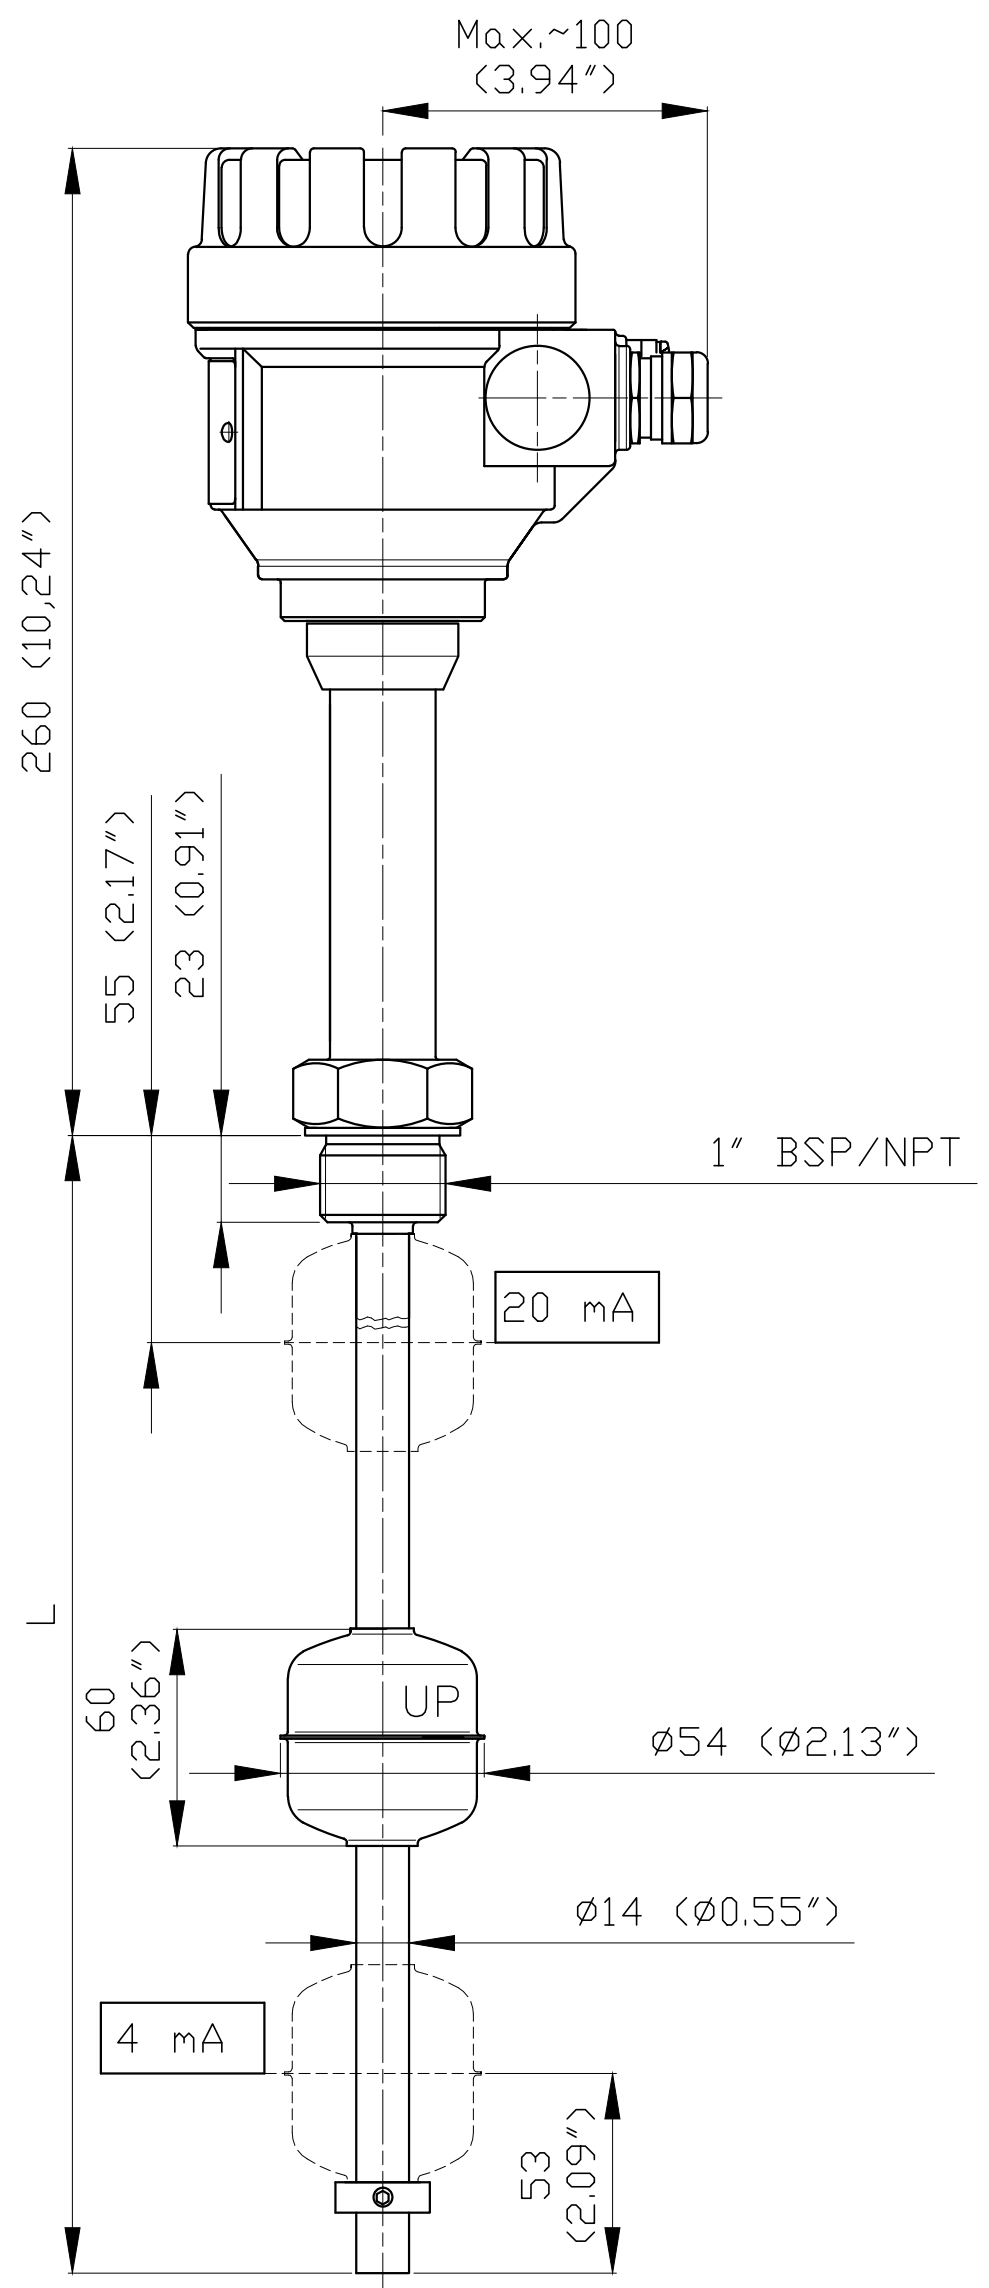

Position "A"

Position "B"

This drawing remains property of Nivelco Control Co. it may be neither copied nor informed to third persons or competitors without our approval.

<b>NIVELCO</b> Process Control Co. H-1043 BUDAPEST, DUGONICS U. 11. www.nivelco.com	Description: NIVOTRACK M-500 Magnetostrictive Level Transmitter rigid tube sensor, 1" BSP/NPT, Ex d	Scale:	Size of origin:
		M1:2	A2
		Revision: 1	Date: 11.2013
Drawing No.		MBA/MBD-5__	