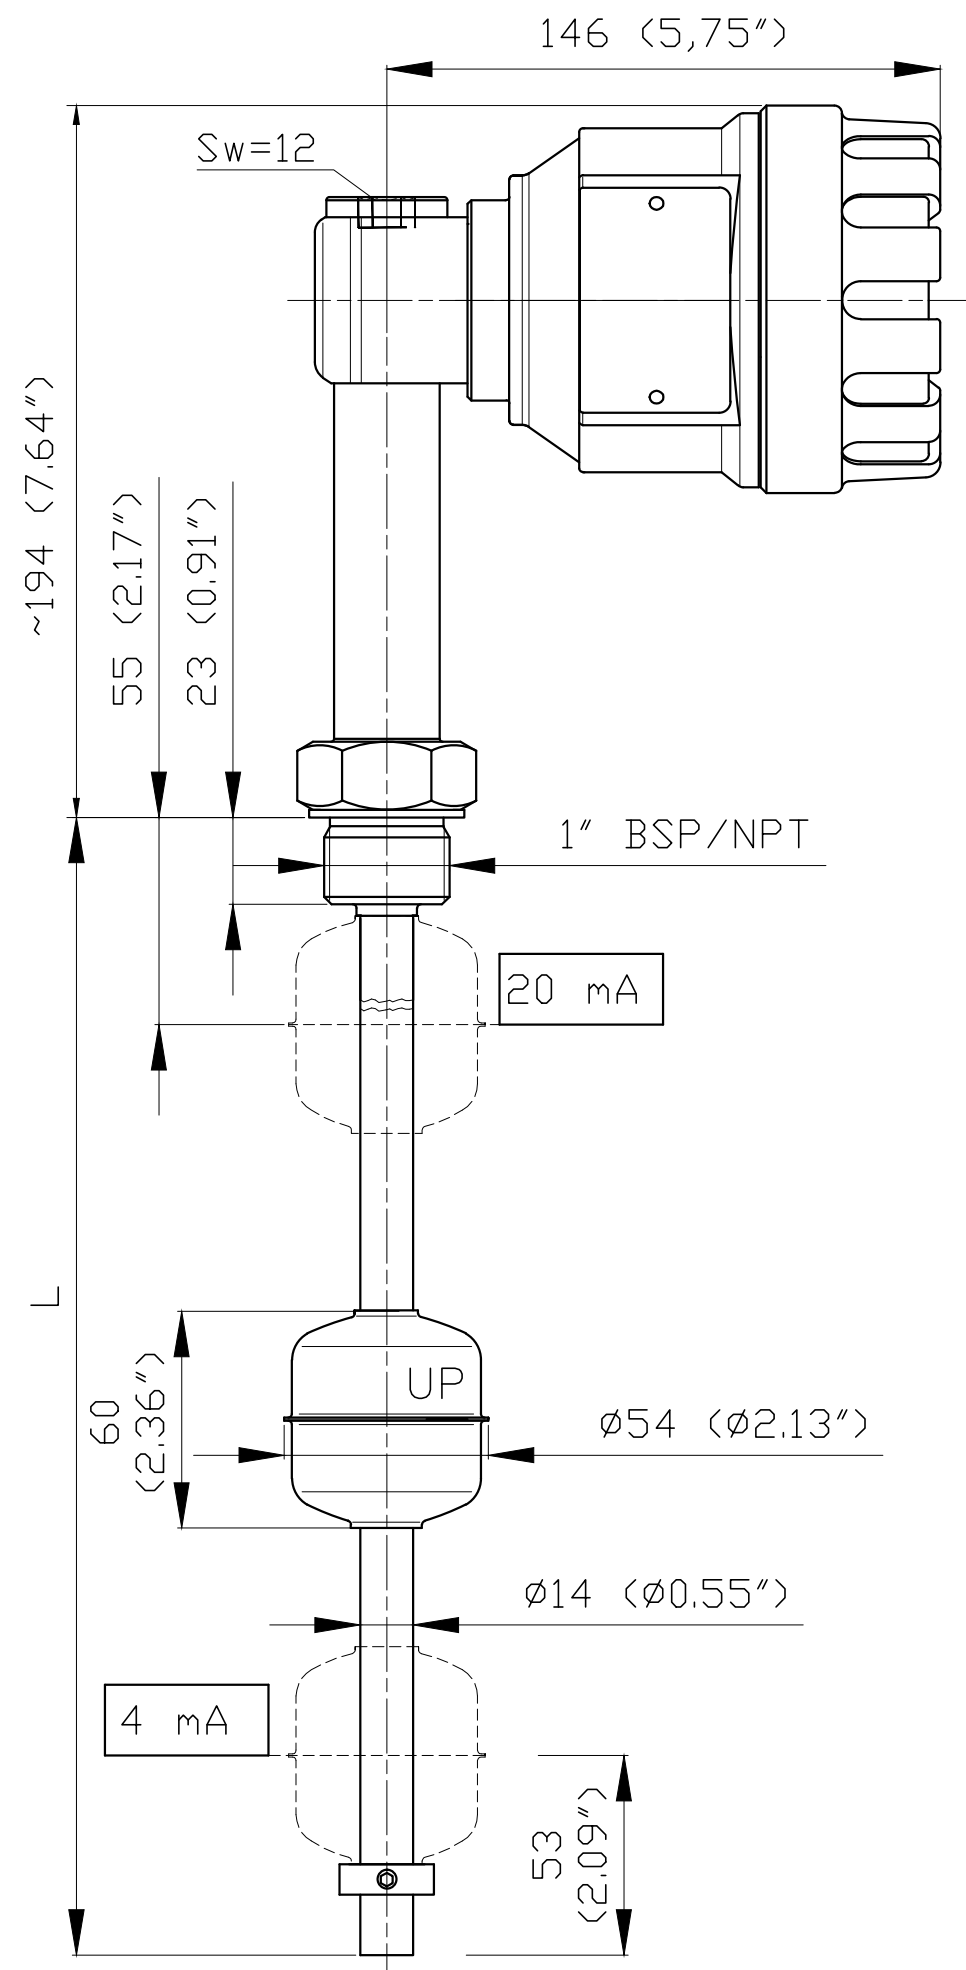

Position "A"

Position "B"

This drawing remains property of Nivelco Control Co. it may be neither copied nor informed to third persons or competitors without our approval.

<b>NIVELCO</b> Process Control Co. H-1043 BUDAPEST, DUGONICS U. 11. www.nivelco.com	Description: NIVOTRACK M-500 Magnetostrictive Level Transmitter rigid tube sensor, 1" BSP/NPT, Ex d	Scale:	Size of origin:
		M1:2	A2
		Revision: 1	Date: 11.2013
Drawing No.		MBA/MBD-5__	