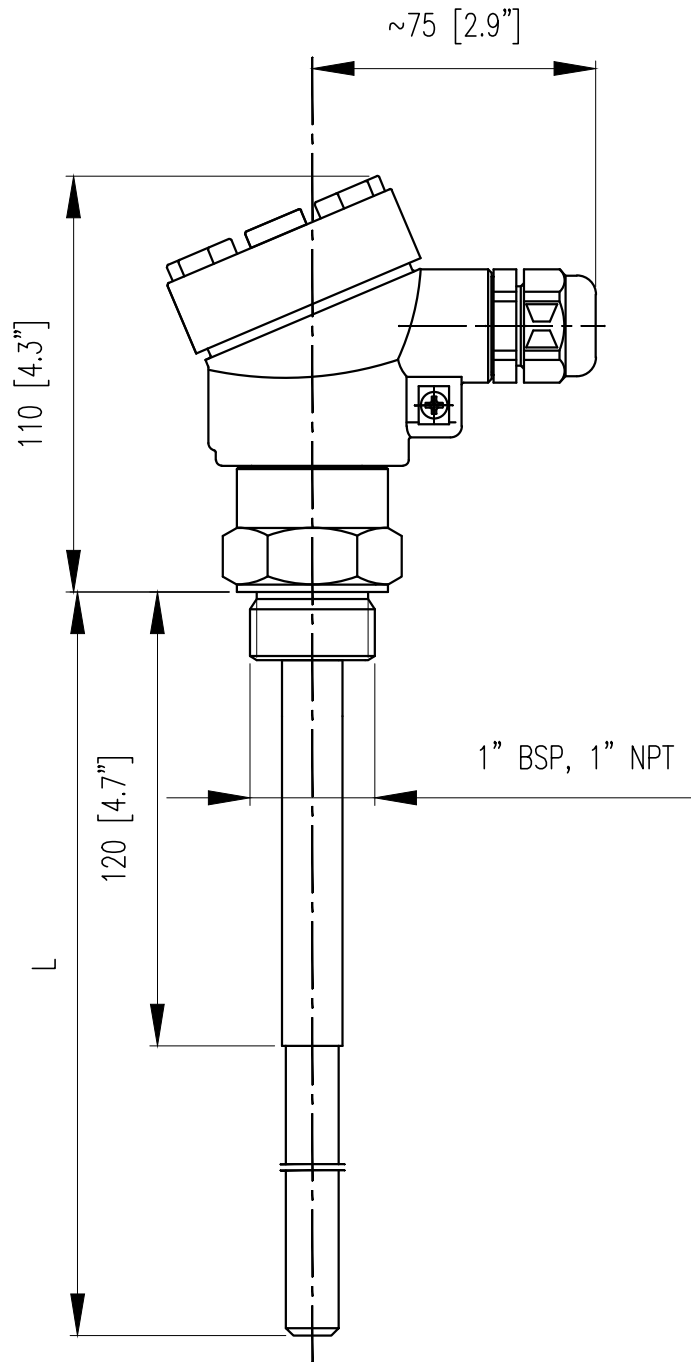

This drawing remains property of Nivelco Control Co. it may be neither copied nor informed to third persons or competitors without our approval.

NIVELCO

Process Control Co.
H-1043 BUDAPEST,
DUGONICS U. 11.
www.nivelco.com

Description:

NIVOCAP C

Reference rod probe, partially PFA insulated
Alu. housing, 1" BSP or 1" NPT

Scale:

1:2

Size of origin:

A4

Revision: 0

Date: 2014.07.22

Drawing No.

CFP-1__ CEP-1__