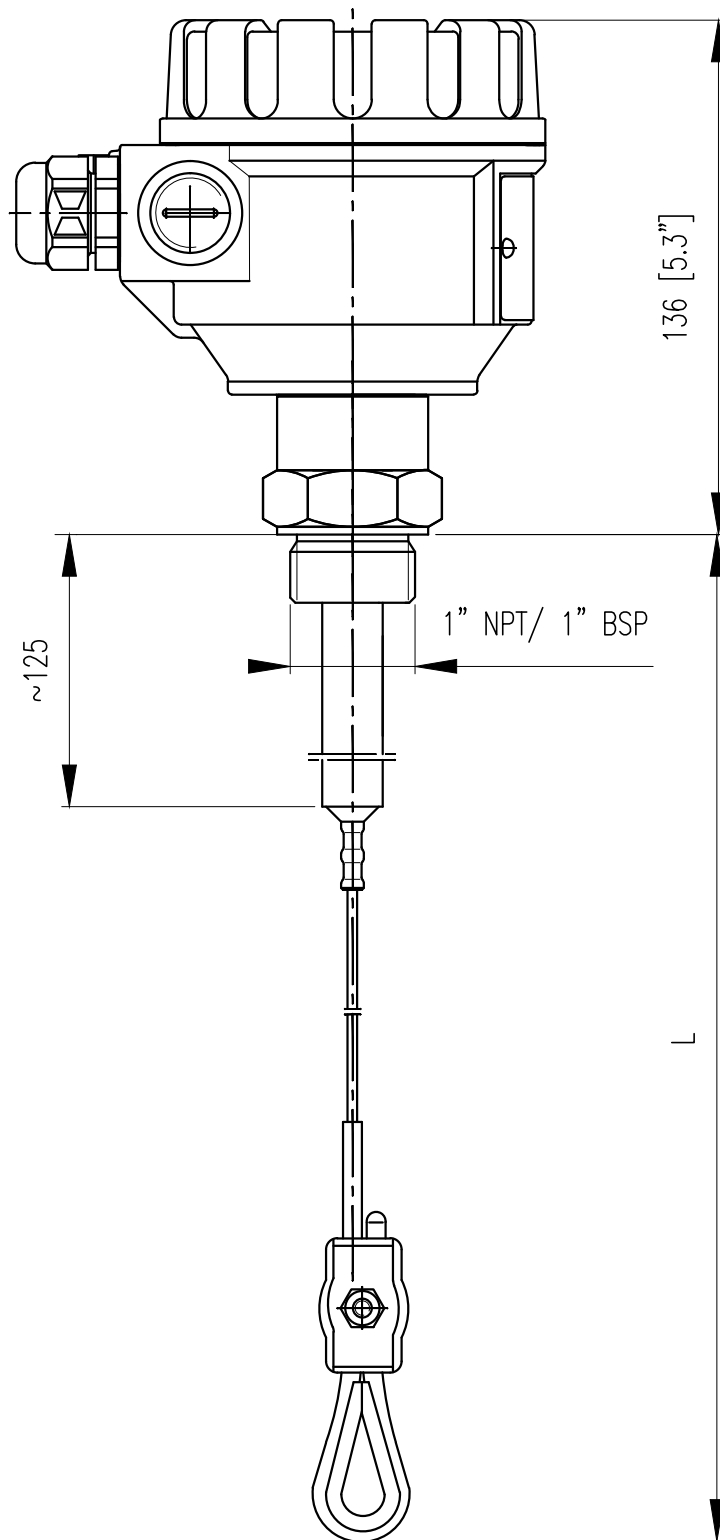

This drawing remains property of Nivelco Control Co. it may be neither copied nor informed to third persons or competitors without our approval.

NIVELCO

Process Control Co.
H-1043 BUDAPEST,
DUGONICS U. 11.
www.nivelco.com

Description:

NIVOCAP C-200

Capacitive level transm., Alu. housing, 1" BSP/NPT
Partially PFA insulated stainless steel cable probe

Scale:

1:2

Size of origin:

A4

Revision: 0

Date: 2014.07.22

Drawing No.

CBL/G-2__ CTL/G-2__