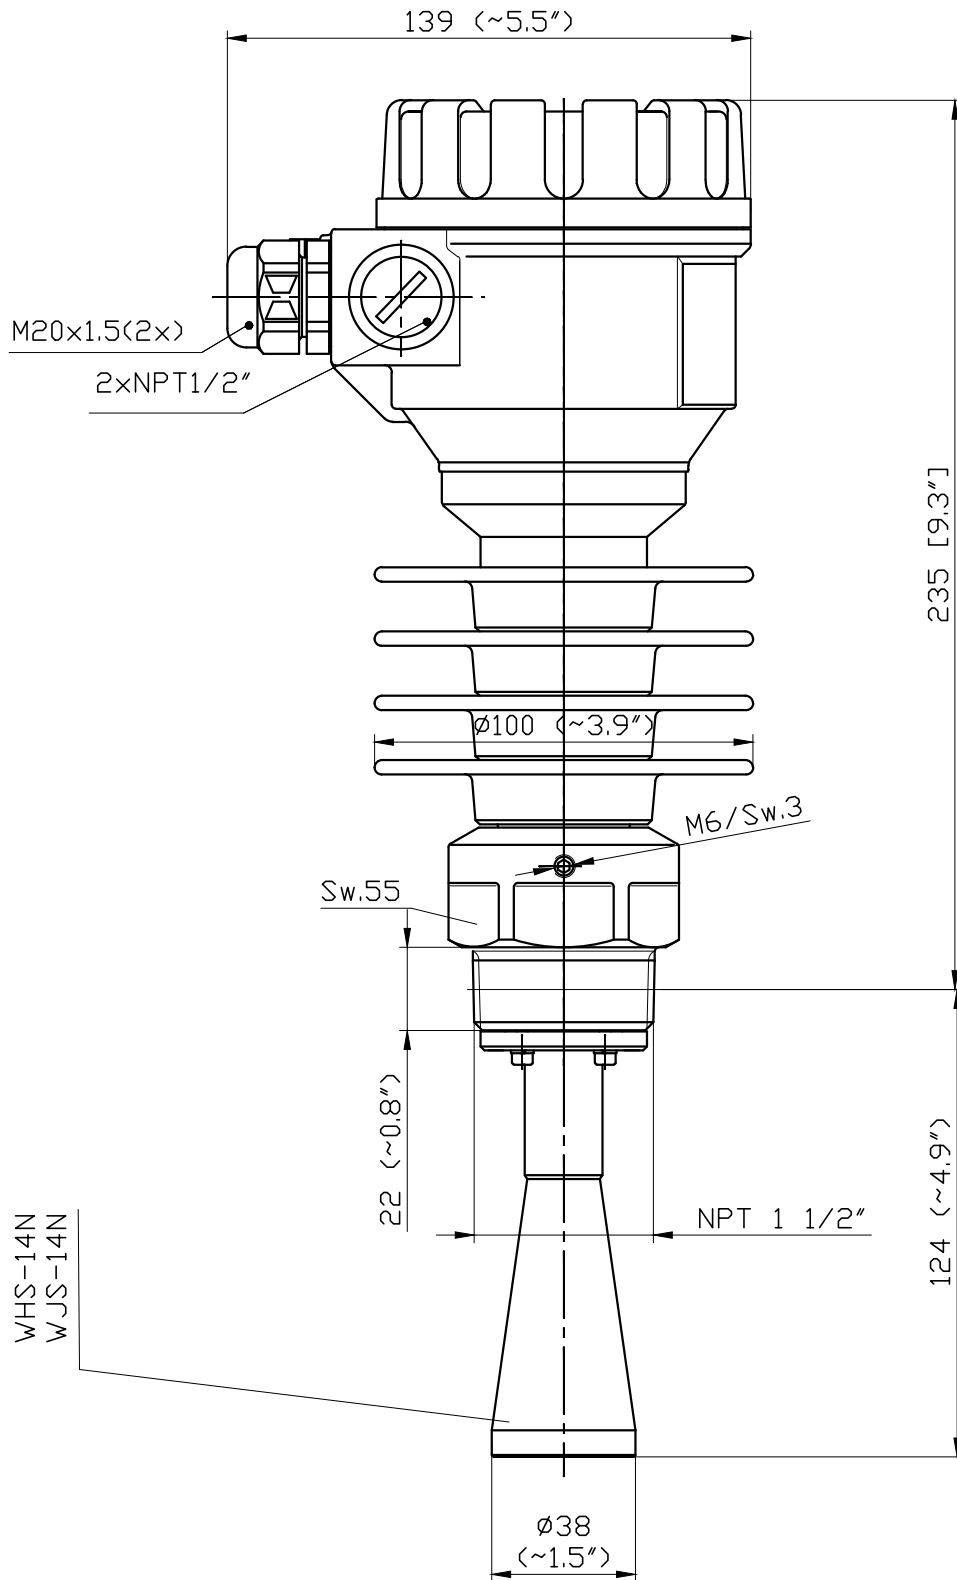

This drawing remains property of Nivelco Control Co. it may be neither copied nor informed to third persons or competitors without our approval.

NIVELCO
Process Control Co.
H-1043 BUDAPEST,
DUGONICS U. 11.
www.nivelco.com

Description:
PiLoTREK W-100
High temperature version
Alu housing 1 1/2" horn antenna

Scale:	Size of origin:
M1:2	A4
Revision: 1	Date: 08.2013
Drawing No.	
WHS/WJS-14N