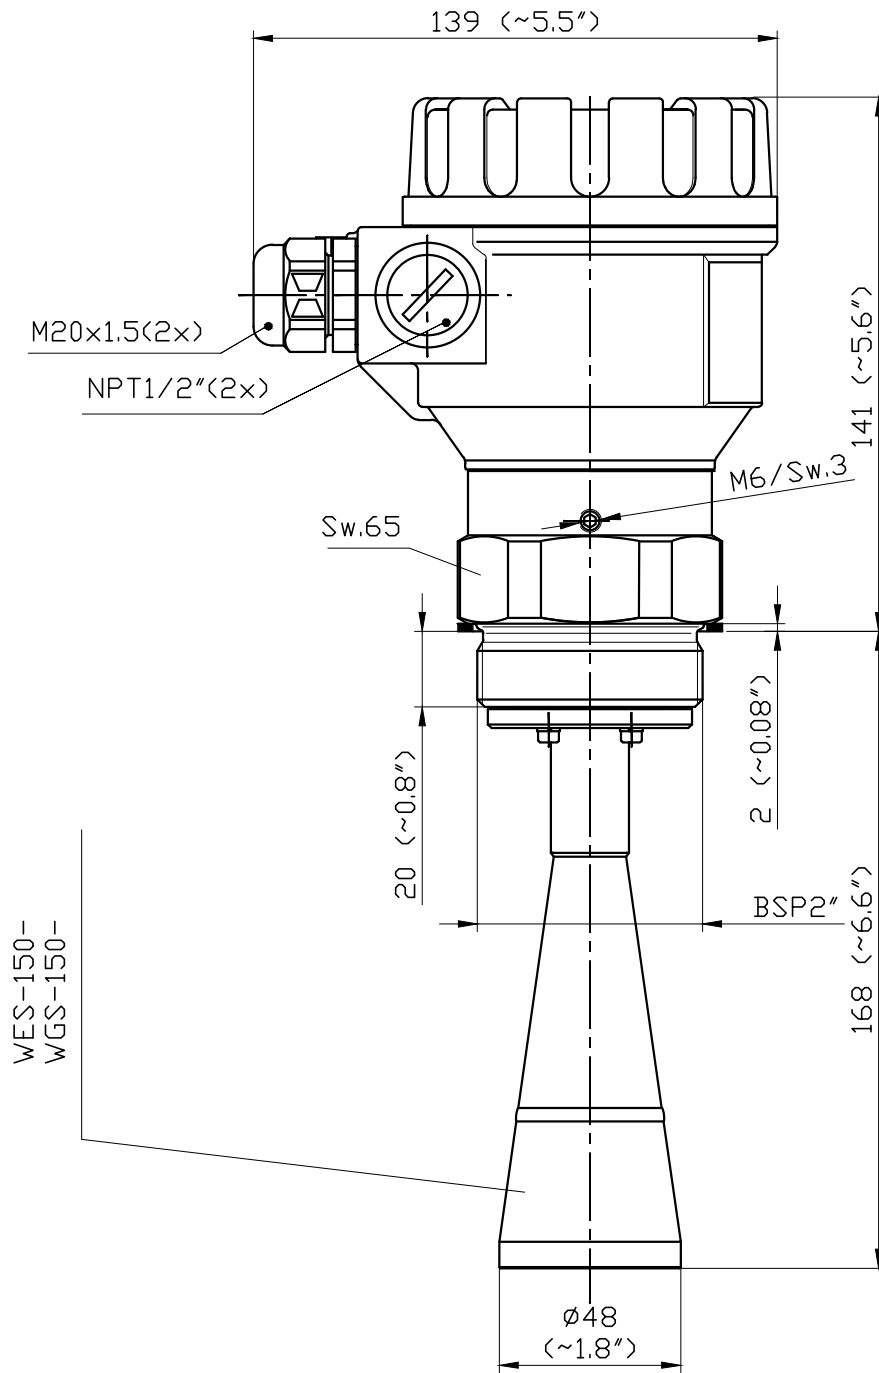

This drawing remains property of Nivelco Control Co. it may be neither copied nor informed to third persons or competitors without our approval.

NIVELCO
Process Control Co.
H-1043 BUDAPEST,
DUGONICS U. 11.
www.nivelco.com

Description:
PilotREK W-100
Aluminium housing 2"
with st. steel horn antenna

Scale:	Size of origin:
M1:2	A4
Revision: 1	Date: 08.2013
Drawing No.	
WES-150-4