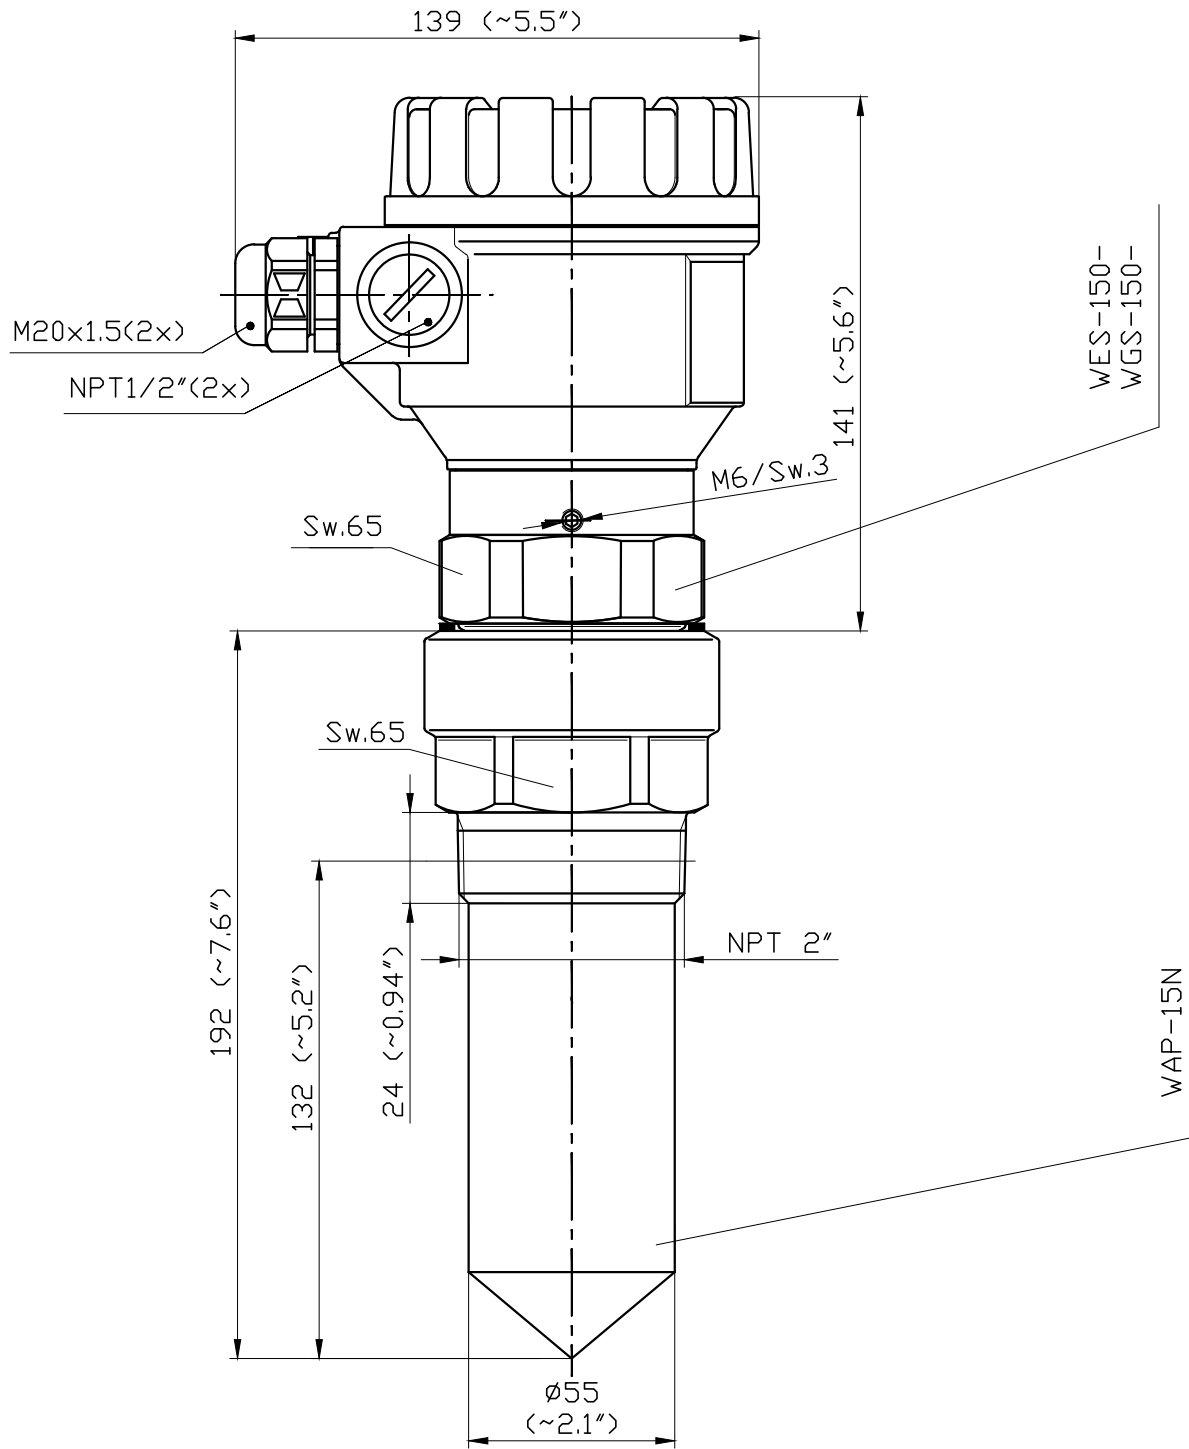

This drawing remains property of Nivelco Control Co. it may be neither copied nor informed to third persons or competitors without our approval.

NIVELCO

Process Control Co.
H-1043 BUDAPEST,
DUGONICS U. 11.
www.nivelco.com

Description:

PiloTREK W-100
Aluminium housing 2" antenna
with PP enclosure

Scale:

M1:2

Size of origin:

A4

Revision: 1

Date: 08.2013

Drawing No.

WES-150/WAP-15N