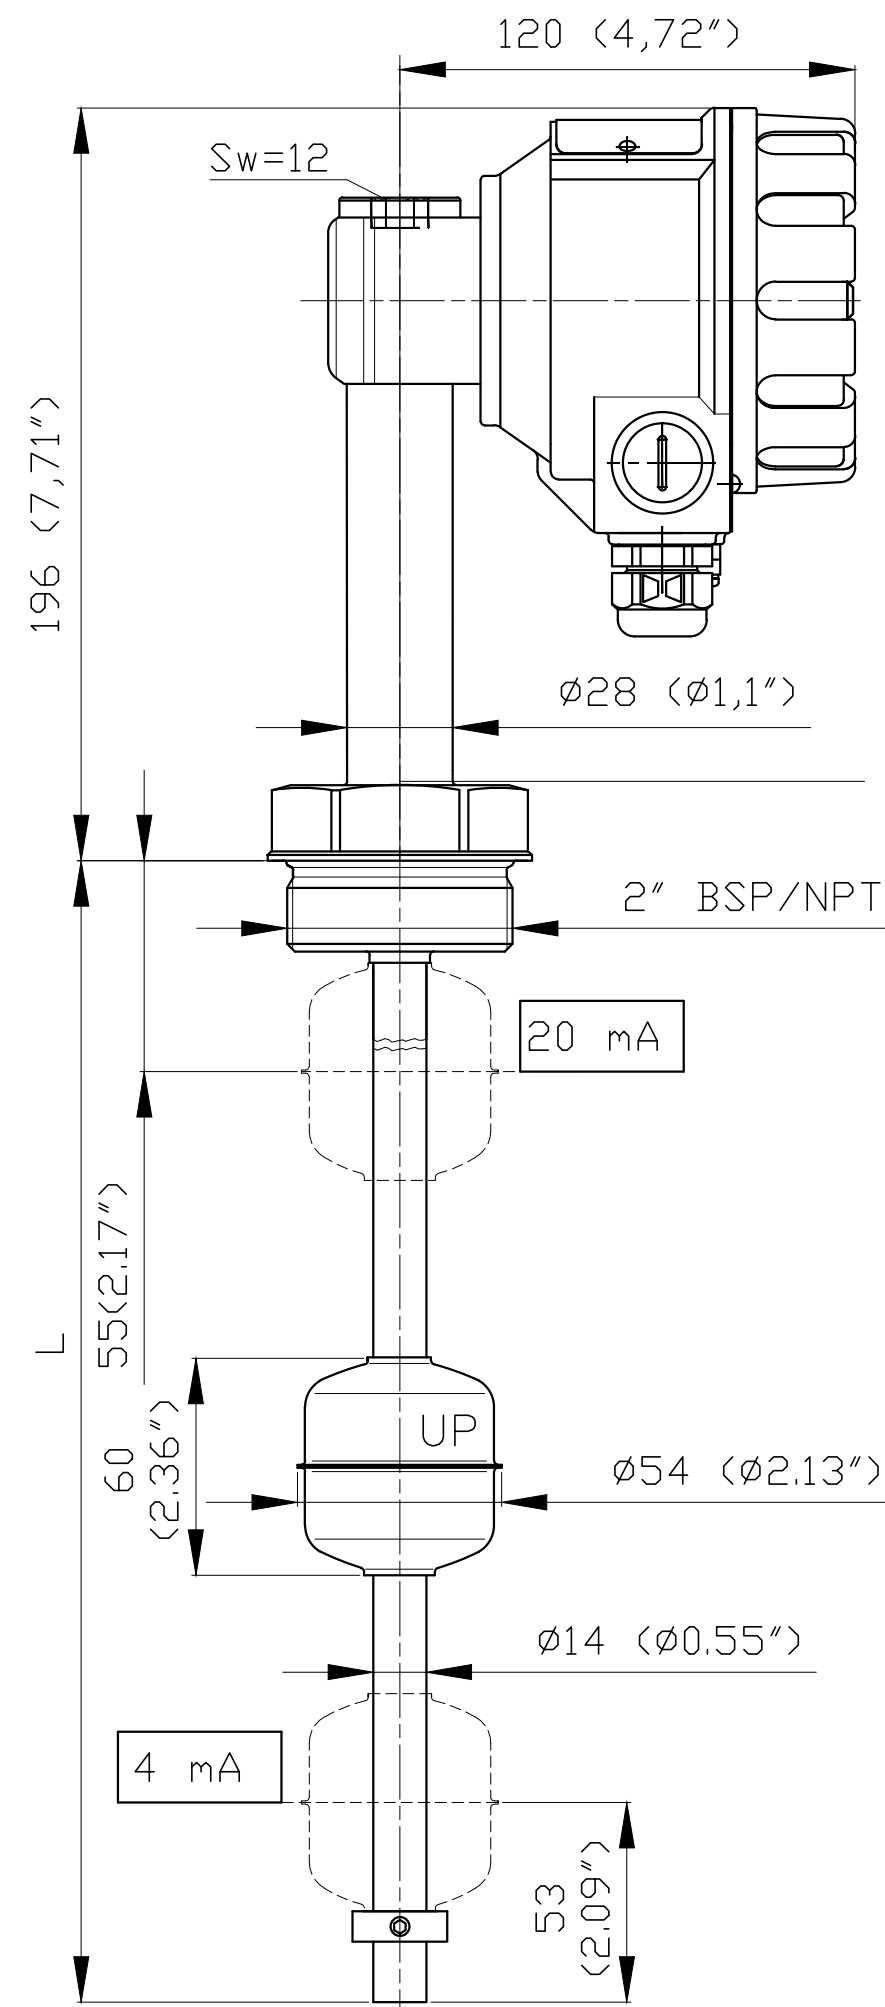

Position "A"  
"A" pozíció

Position "B"  
"B" pozíció

This drawing remains property of Nivelco Control Co. it may be neither copied nor informed to third persons or competitors without our approval.

**NIVELCO**  
Process Control Co.  
H-1043 BUDAPEST,  
DUGONICS U. 11.  
www.nivelco.com

Description:  
NIVOTRACK M-500  
Magnetostrictive Level Transmitter  
with rigis tube sensor, 2" BSP/NPT, Alu H.

Scale:	Size of origin:
M1:2	A2
Revision: 1	Date: 12.2013
Drawing No.	
MBC/MBG-5__	