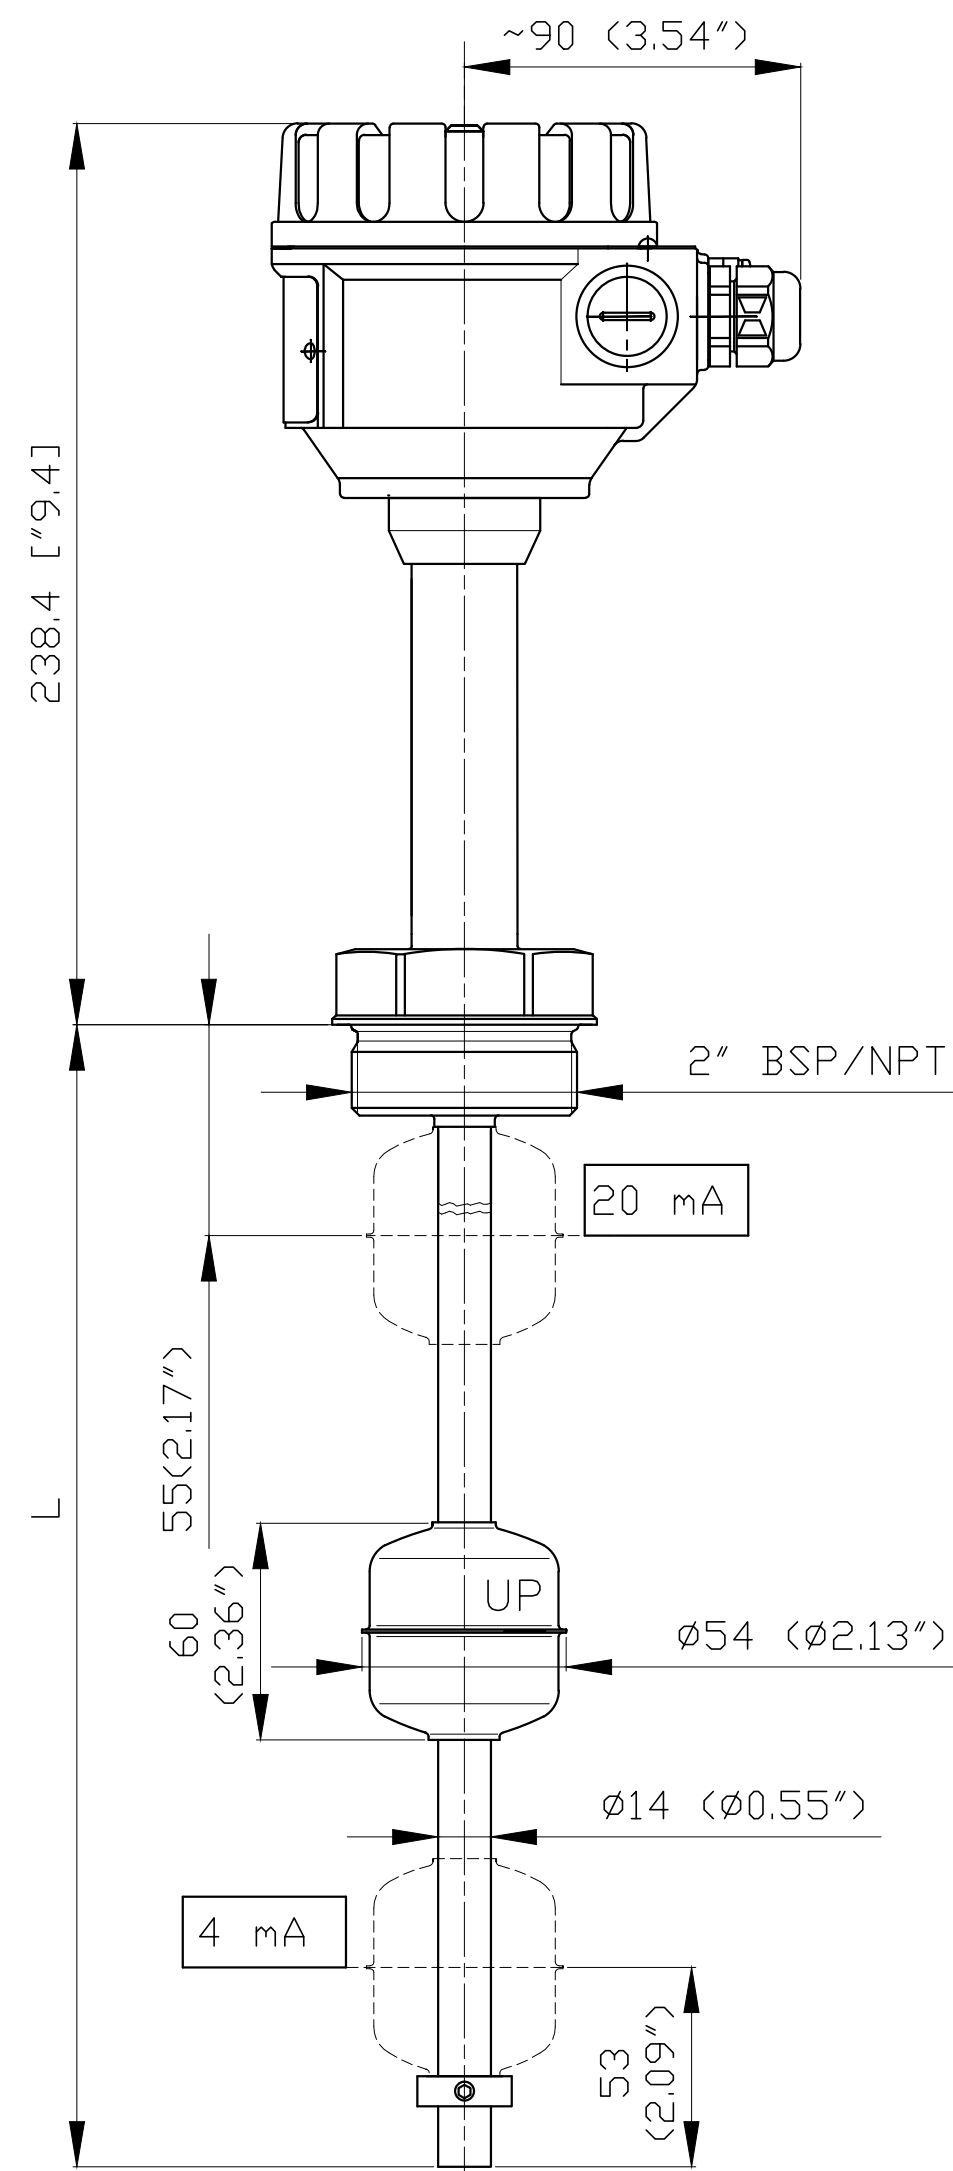

Position "A"  
"A" pozíció

Position "B"  
"B" pozíció

This drawing remains property of Nivelco Control Co. it may be neither copied nor informed to third persons or competitors without our approval.

**NIVELCO**  
Process Control Co.  
H-1043 BUDAPEST,  
DUGONICS U. 11.  
www.nivelco.com

Description:  
NIVOTRACK M-500  
Magnetostrictive Level Transmitter  
with rigis tube sensor, 2" BSP/NPT, Alu H.

Scale:	Size of origin:
M1:2	A2
Revision: 1	Date: 12.2013
Drawing No.	
MBC/MBG-5__	