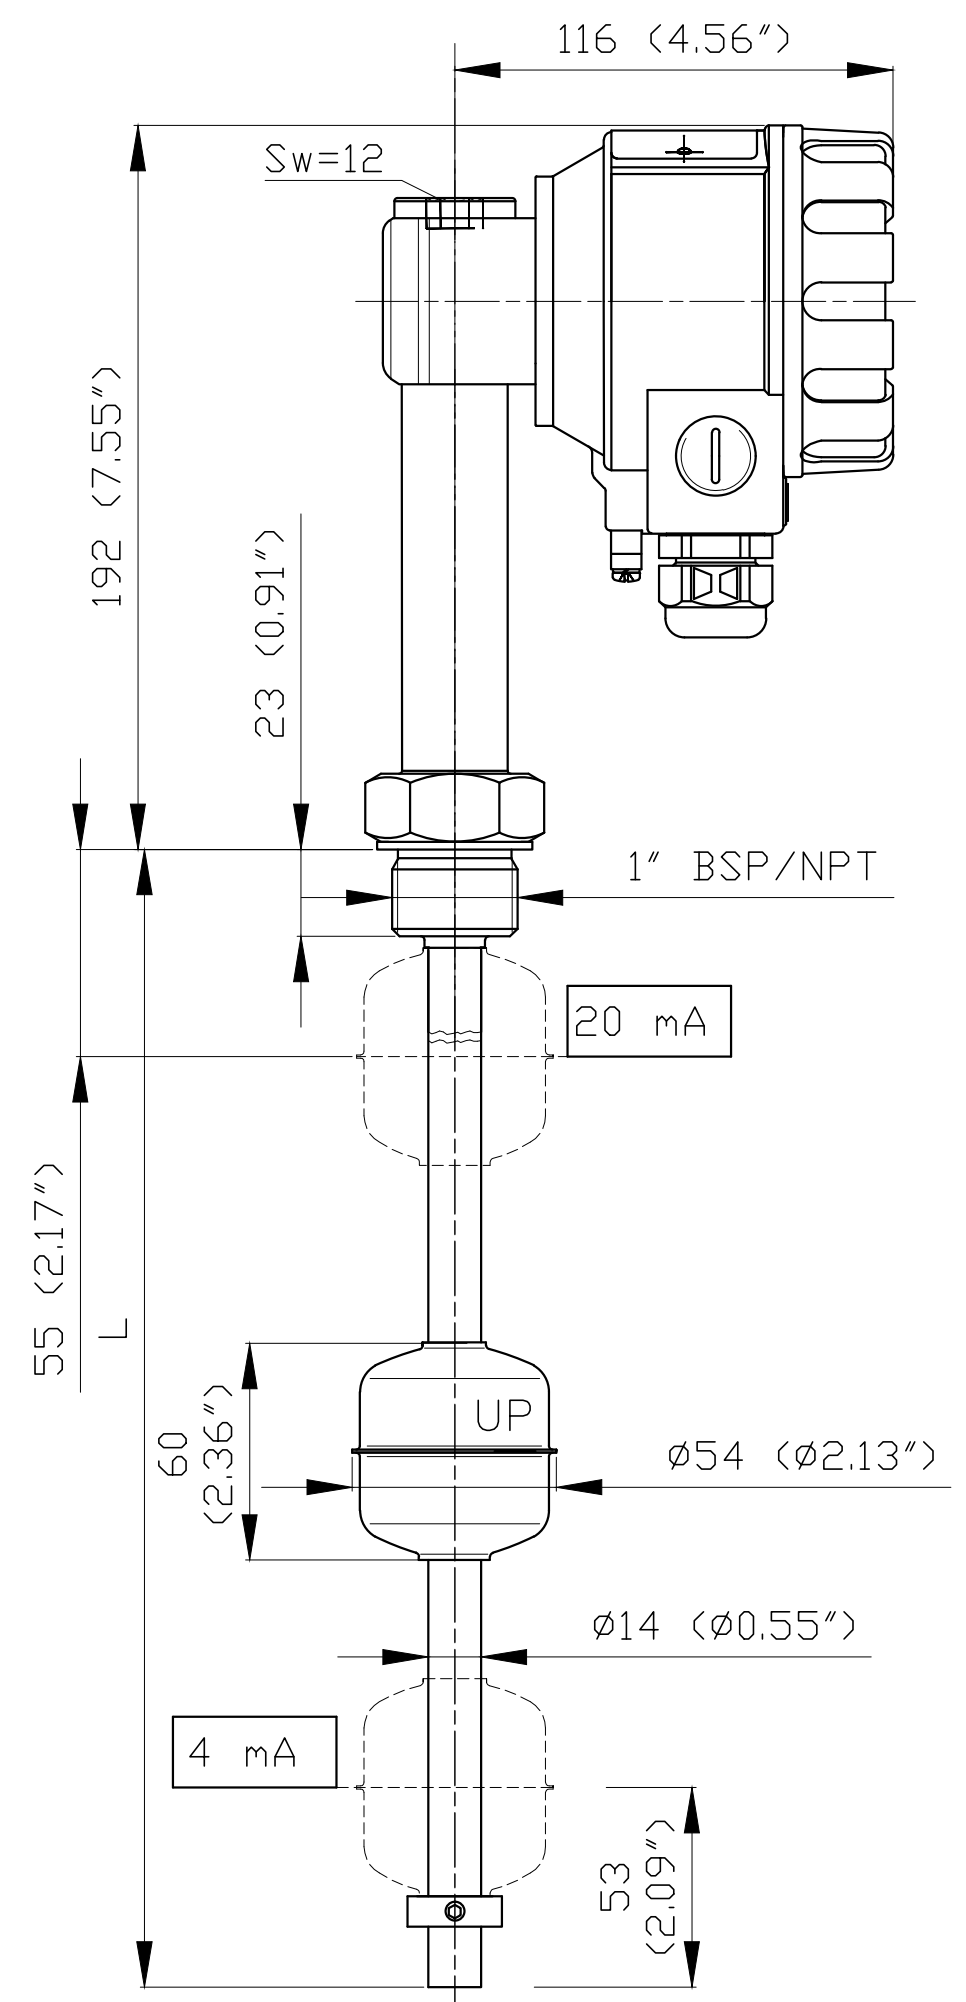

Position "A"

Position "B"

This drawing remains property of Nivelco Control Co. it may be neither copied nor informed to third persons or competitors without our approval.

NIVELCO Process Control Co. H-1043 BUDAPEST, DUGONICS U. 11. www.nivelco.com	Description: NIVOTRACK M-600 Magnetostrictive Level Transmitter rigid tube sensor, 1" BSP/NPT, Plastic H.	Scale:	Size of origin:
		M1:2	A2
		Revision: 1	Date: 01.2014
Drawing No.		MBA/MBD-6__	