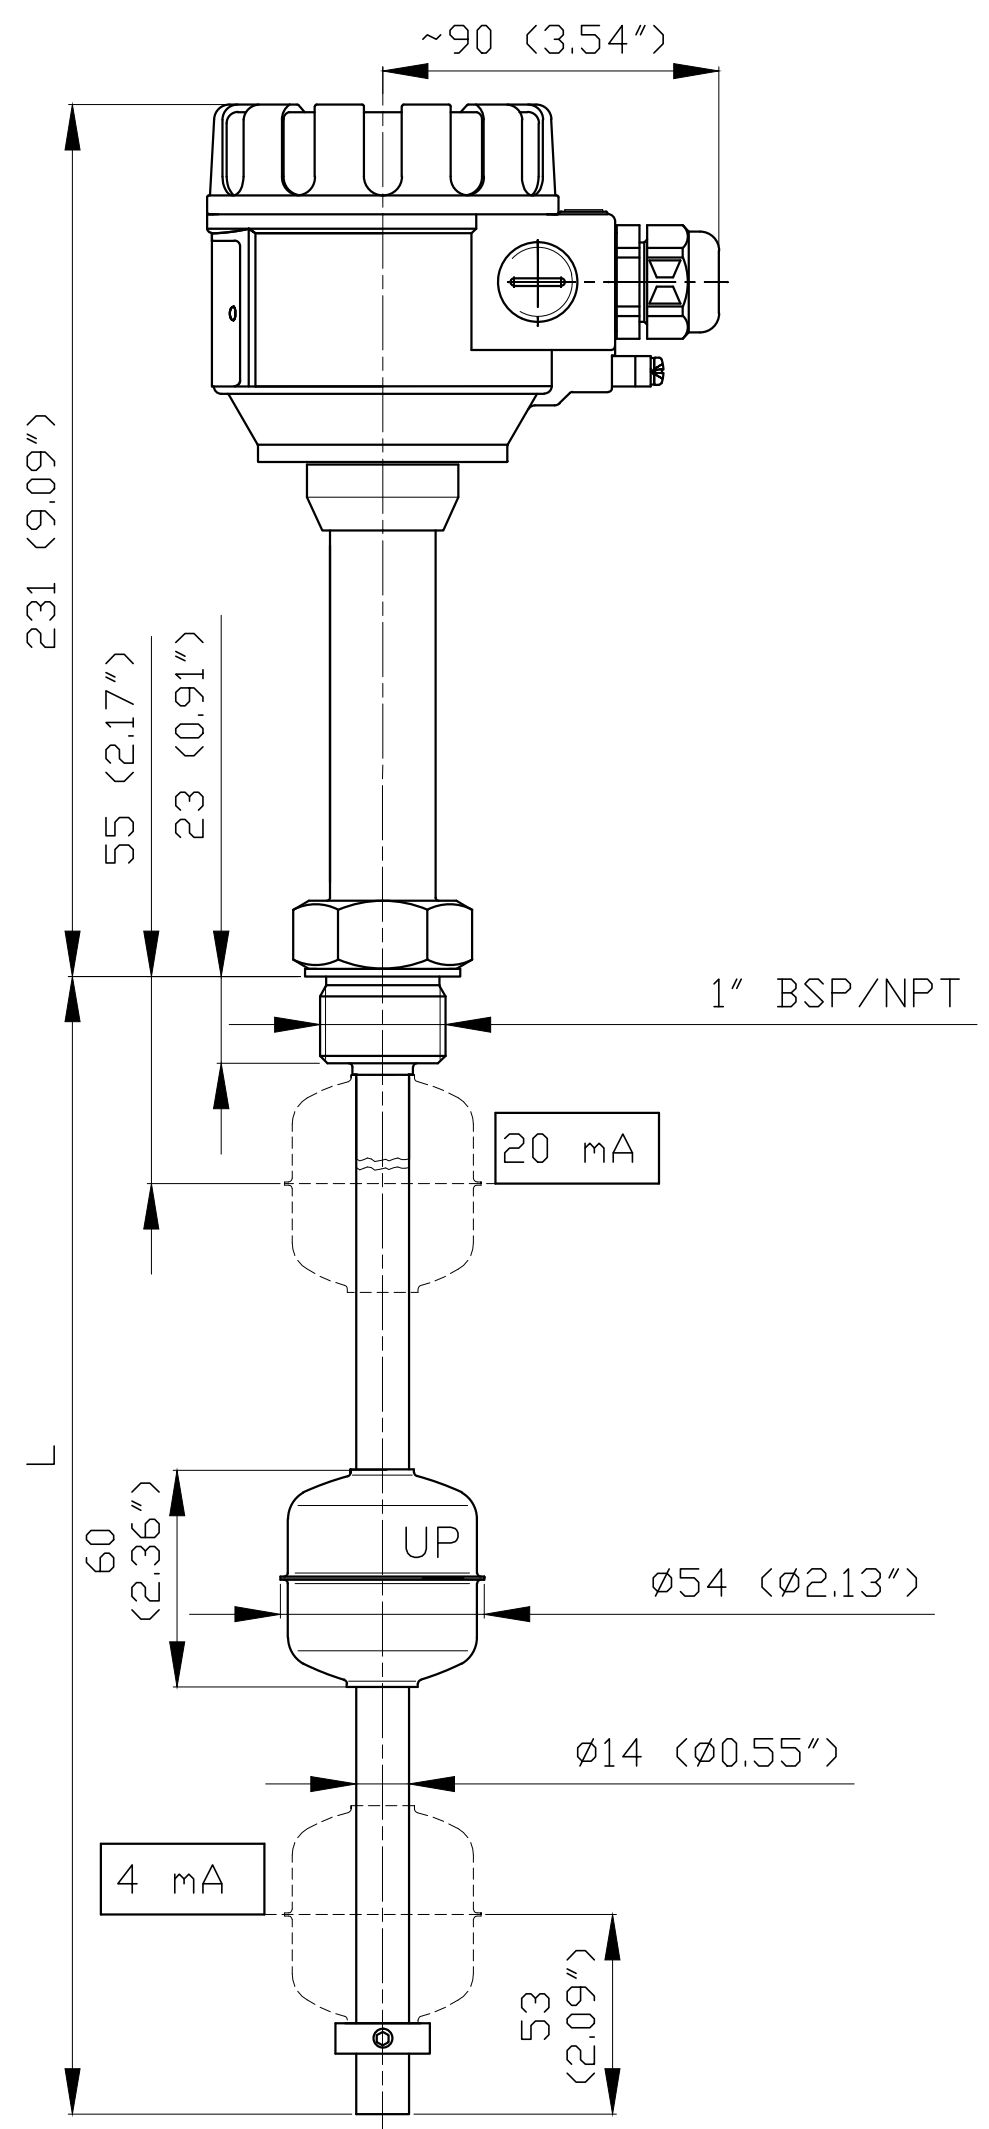

Position "A"

Position "B"

This drawing remains property of Nivelco Control Co. it may be neither copied nor informed to third persons or competitors without our approval.

NIVELCO Process Control Co. H-1043 BUDAPEST, DUGONICS U. 11. www.nivelco.com	Description: NIVOTRACK M-600 Magnetostrictive Level Transmitter rigid tube sensor, 1" BSP/NPT, Plastic H.	Scale:	Size of origin:
		M1:2	A2
		Revision: 1	Date: 01.2014
Drawing No.		MBA/MBD-6__	