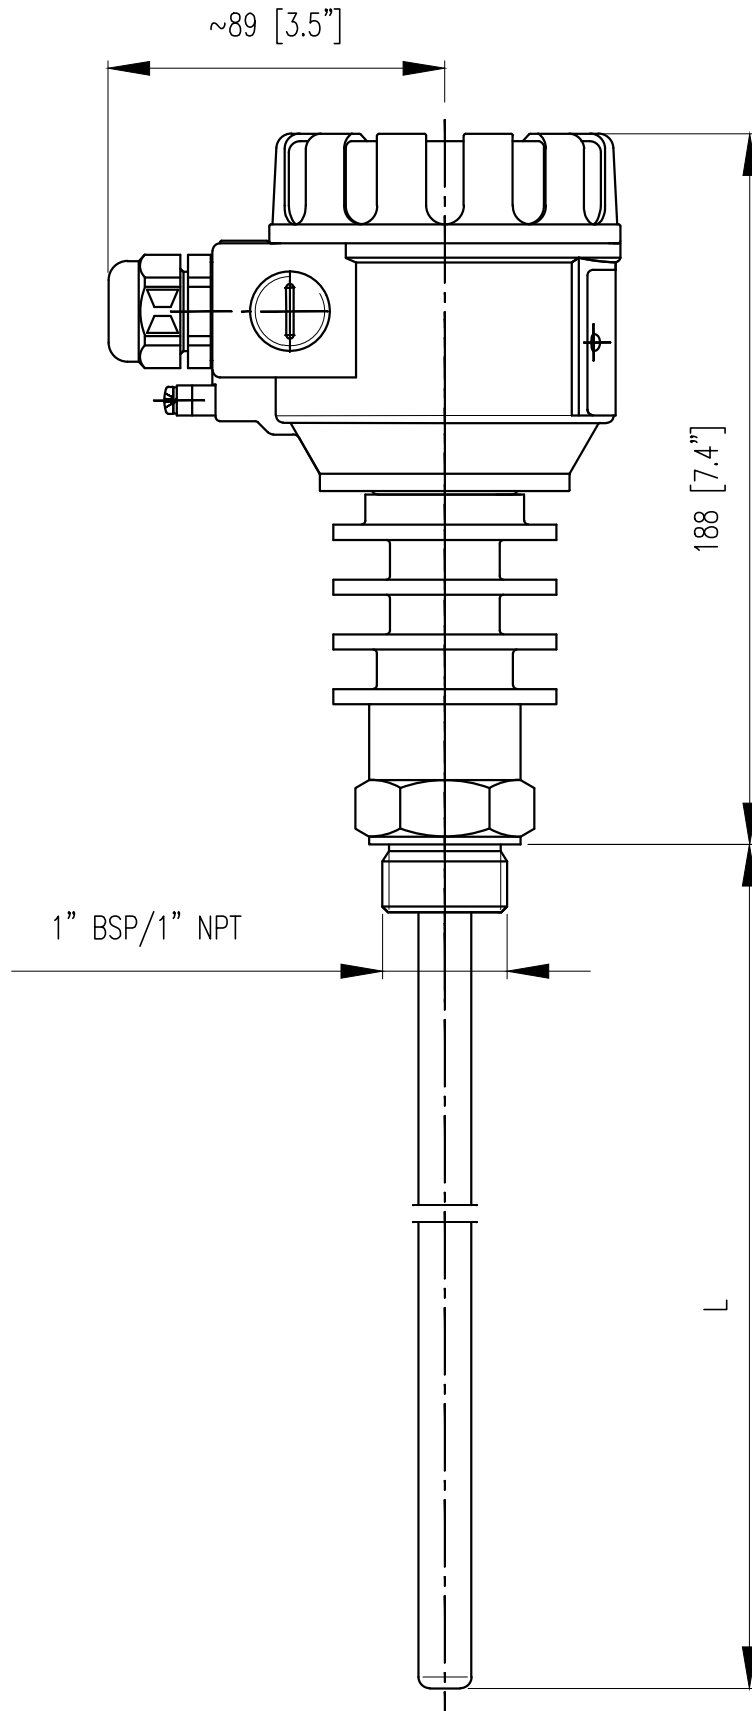

This drawing remains property of Nivelco Control Co. it may be neither copied nor informed to third persons or competitors without our approval.

**NIVELCO**

Process Control Co.  
H-1043 BUDAPEST,  
DUGONICS U. 11.

www.nivelco.com

Description:

NIVOCAP C-300

Capacitive level transm., with rod probe.  
High temp. Plast. housing, 1" BSPT or 1" NPT

Scale:

1:2

Size of origin:

A4

Revision: 0

Date: 2014.07.22

Drawing No.

CPR/A-3\_\_ CHR/A-3\_\_