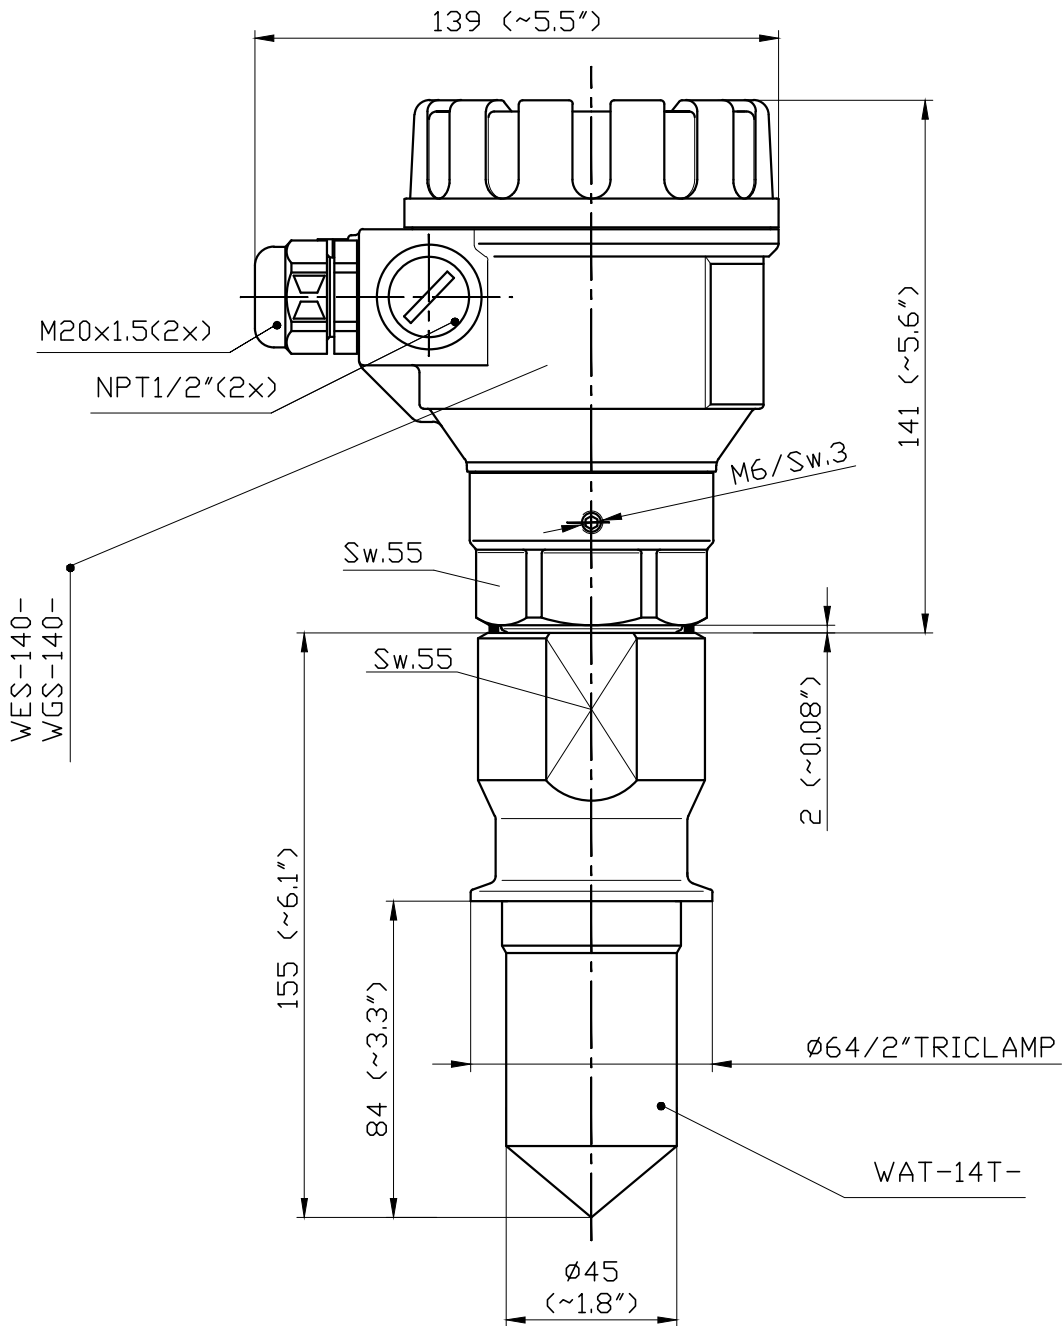

This drawing remains property of Nivelco Control Co. it may be neither copied nor informed to third persons or competitors without our approval.

NIVELCO

Process Control Co.
H-1043 BUDAPEST,
DUGONICS U. 11.
www.nivelco.com

Description:

PiloTREK W-100
Aluminium housing 2" triclamp antenna
with PTFE enclosure, hygenic version

Scale:

M1:2

Size of origin:

A4

Revision: 1

Date: 08.2013

Drawing No.

W_S-140/WAT-14T