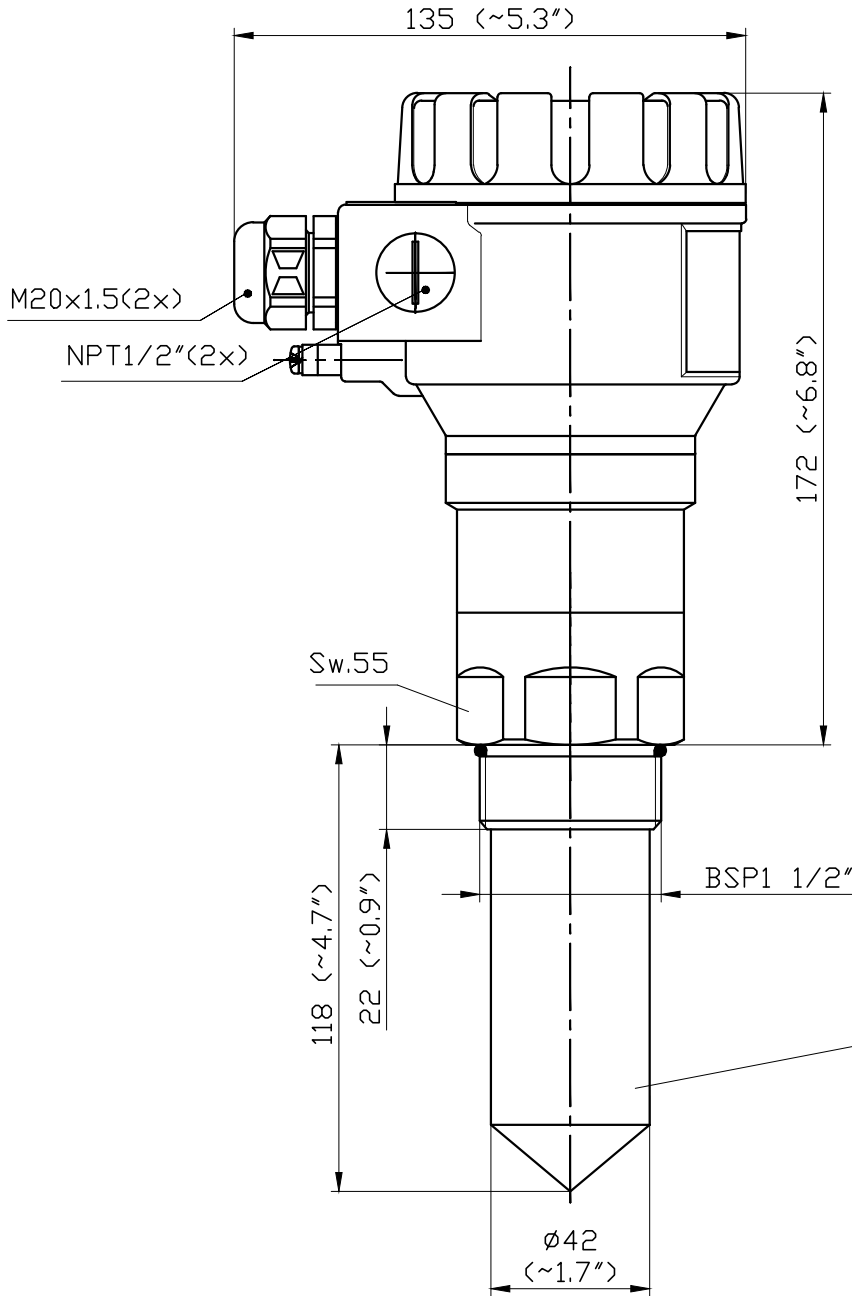

This drawing remains property of Nivelco Control Co. it may be neither copied nor informed to third persons or competitors without our approval.

WEP-140- WGP-140-
WEP-14N- WGP-14N-

NIVELCO
Process Control Co.
H-1043 BUDAPEST,
DUGONICS U. 11.
www.nivelco.com

Description:
PiloTREK W-100
Plastic housing 1 1/2"
with PP encapsulated antenna

Scale:	Size of origin:
M1:2	A4
Revision: 1	Date: 08.2013
Drawing No.	
WEP-140	