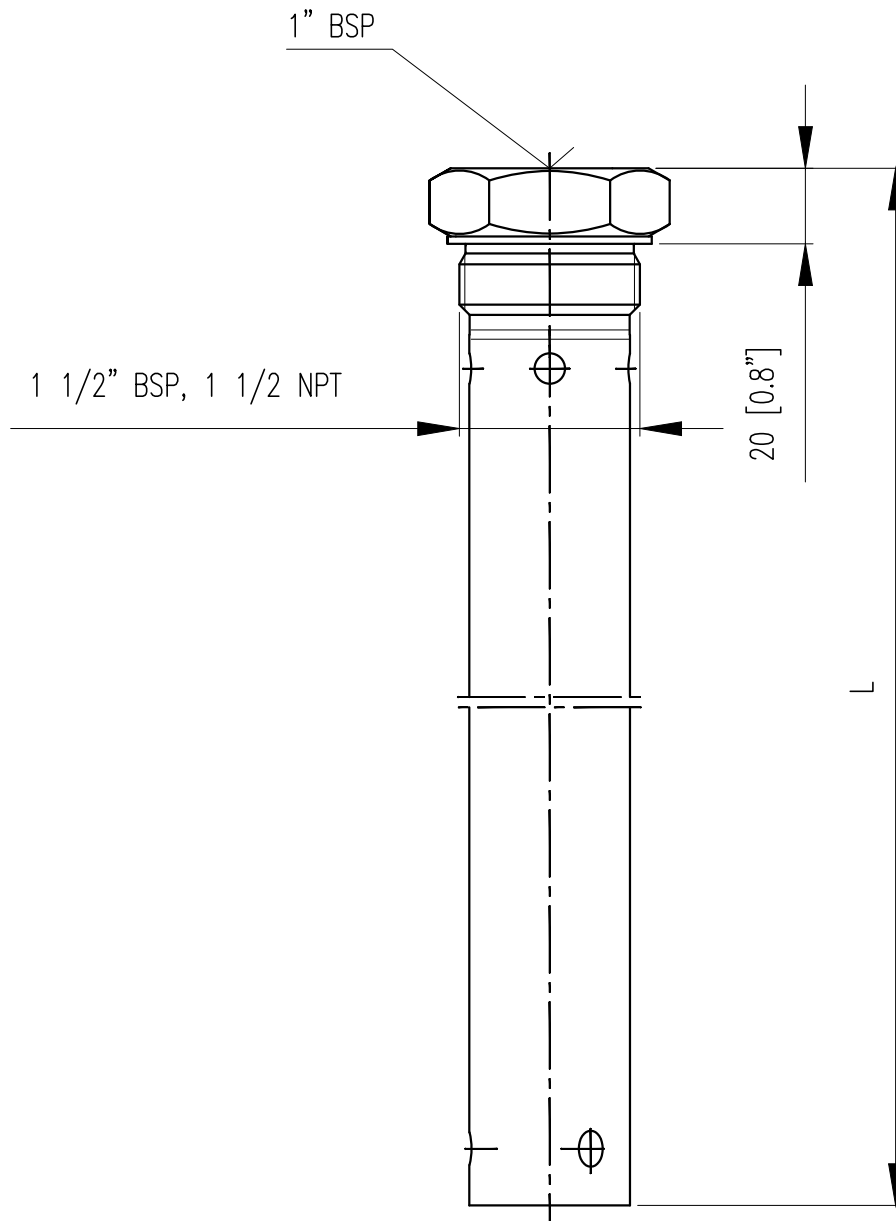

This drawing remains property of Nivelco Control Co. it may be neither copied nor informed to third persons or competitors without our approval.

NIVELCO

Process Control Co.
H-1043 BUDAPEST,
DUGONICS U. 11.
www.nivelco.com

Description:

NIVOCAP C

Coaxial reference probe 1 1/2" BSP/NPT
Internal proc. connection 1" BSP

Scale:

1:2

Size of origin:

A4

Revision: 0

Date: 2014.07.22

Drawing No.

CAF-1__ CDF-1__