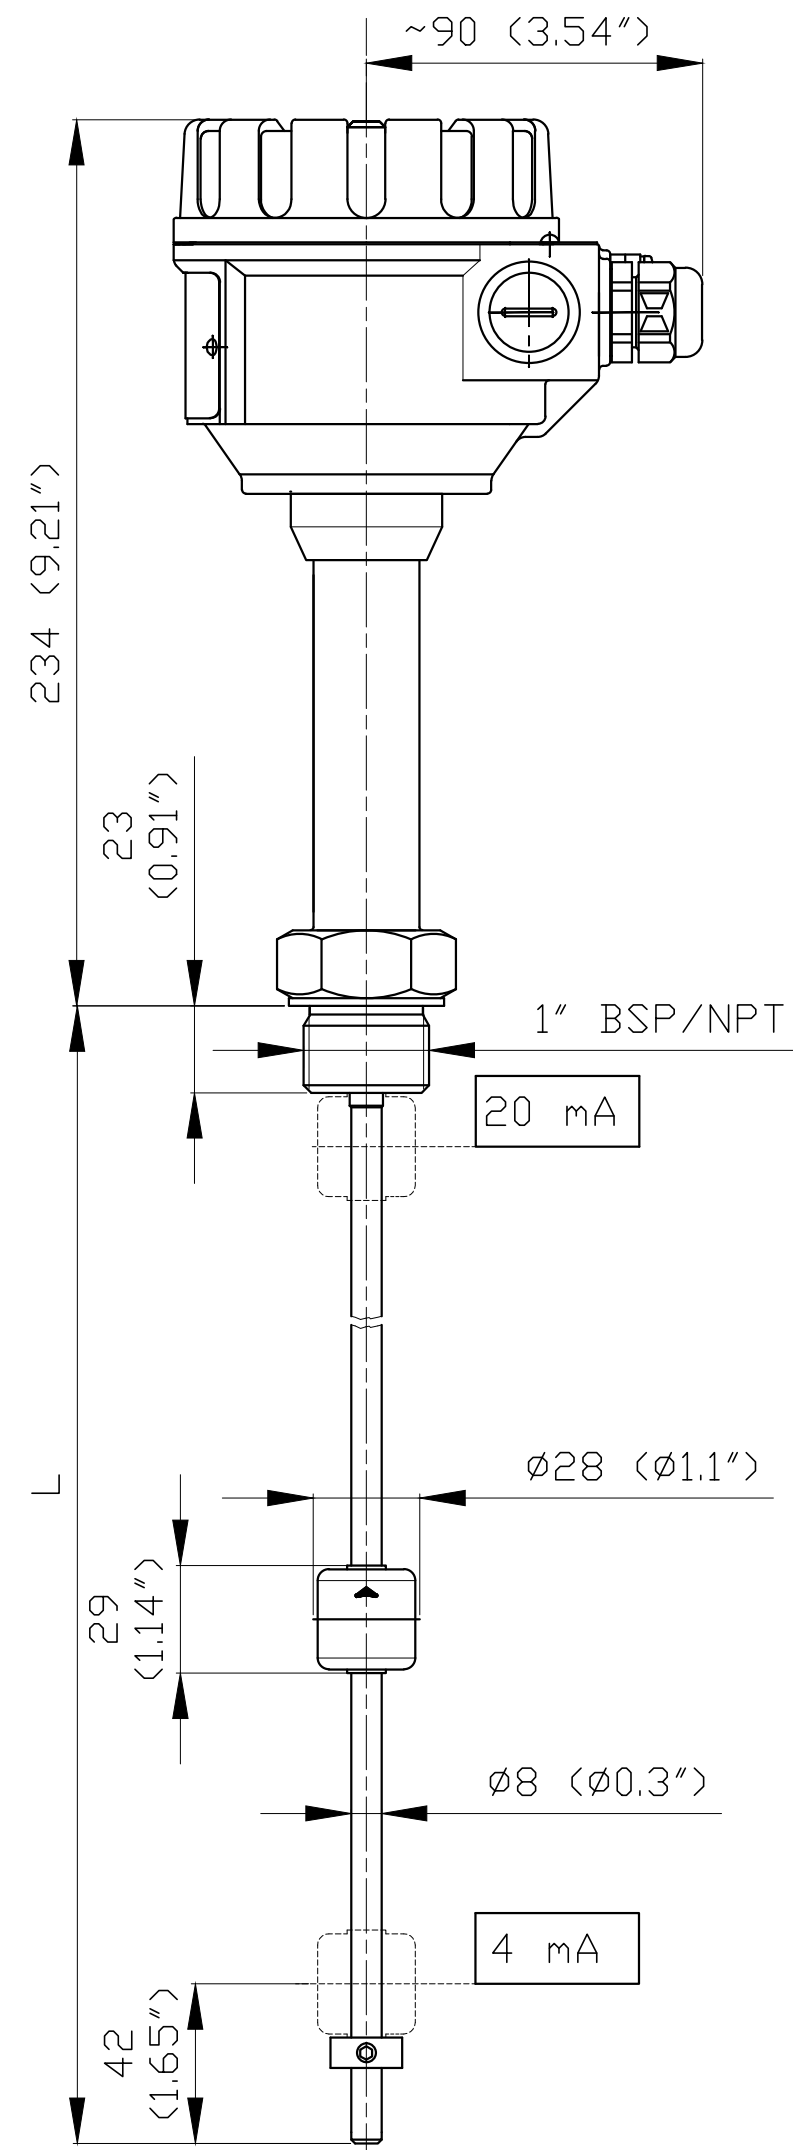

Position "A"  
"A" pozíció

Position "B"  
"B" pozíció

This drawing remains property of Nivelco Control Co. it may be neither copied nor informed to third persons or competitors without our approval.

**NIVELCO**  
Process Control Co.  
H-1043 BUDAPEST,  
DUGONICS U. 11.  
www.nivelco.com

Description:  
NIVOTRACK M-500  
Magnetostrictive Level Transmitter, Alu H.  
Mini rigid tube sensor, 1" BSP/NPT

Scale:	Size of origin:
M1:2	A2
Revision: 1	Date: 12.2013
Drawing No.	
MCA/MCD-5__	