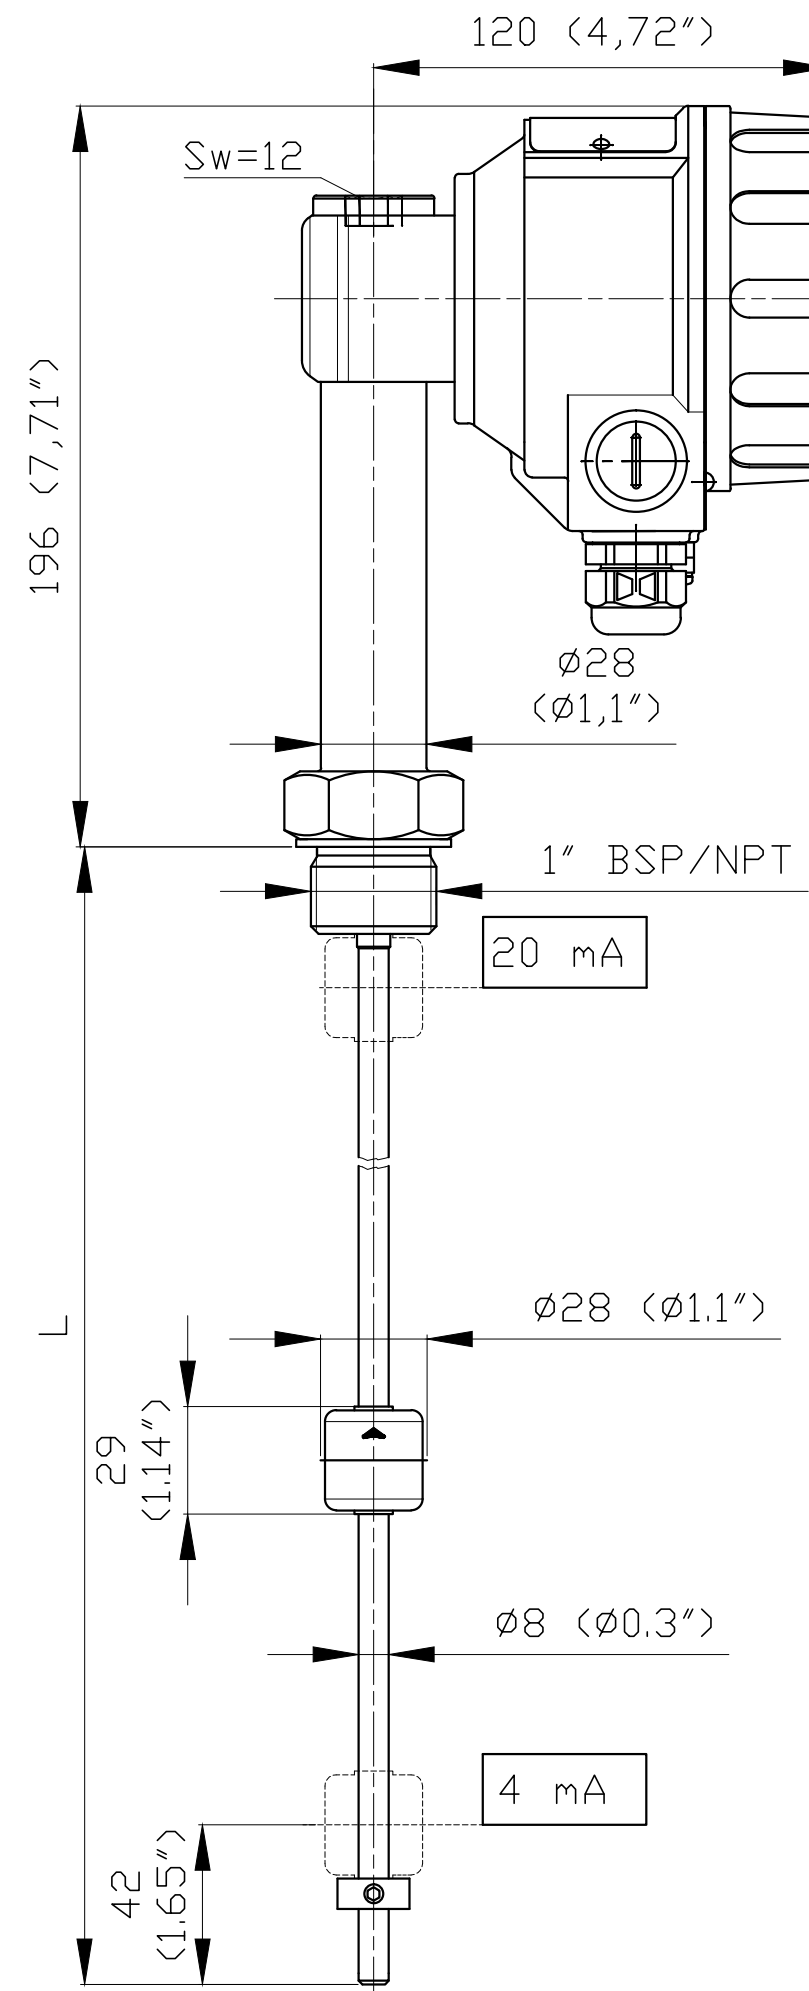

Position "A"  
"A" pozíció

Position "B"  
"B" pozíció

This drawing remains property of Nivelco Control Co. it may be neither copied nor informed to third persons or competitors without our approval.

**NIVELCO**  
Process Control Co.  
H-1043 BUDAPEST,  
DUGONICS U. 11.  
www.nivelco.com

Description:  
NIVOTRACK M-500  
Magnetostrictive Level Transmitter, Alu H.  
Mini rigid tube sensor, 1" BSP/NPT

Scale:	Size of origin:
M1:2	A2
Revision: 1	Date: 12.2013
Drawing No.	
MCA/MCD-5__	