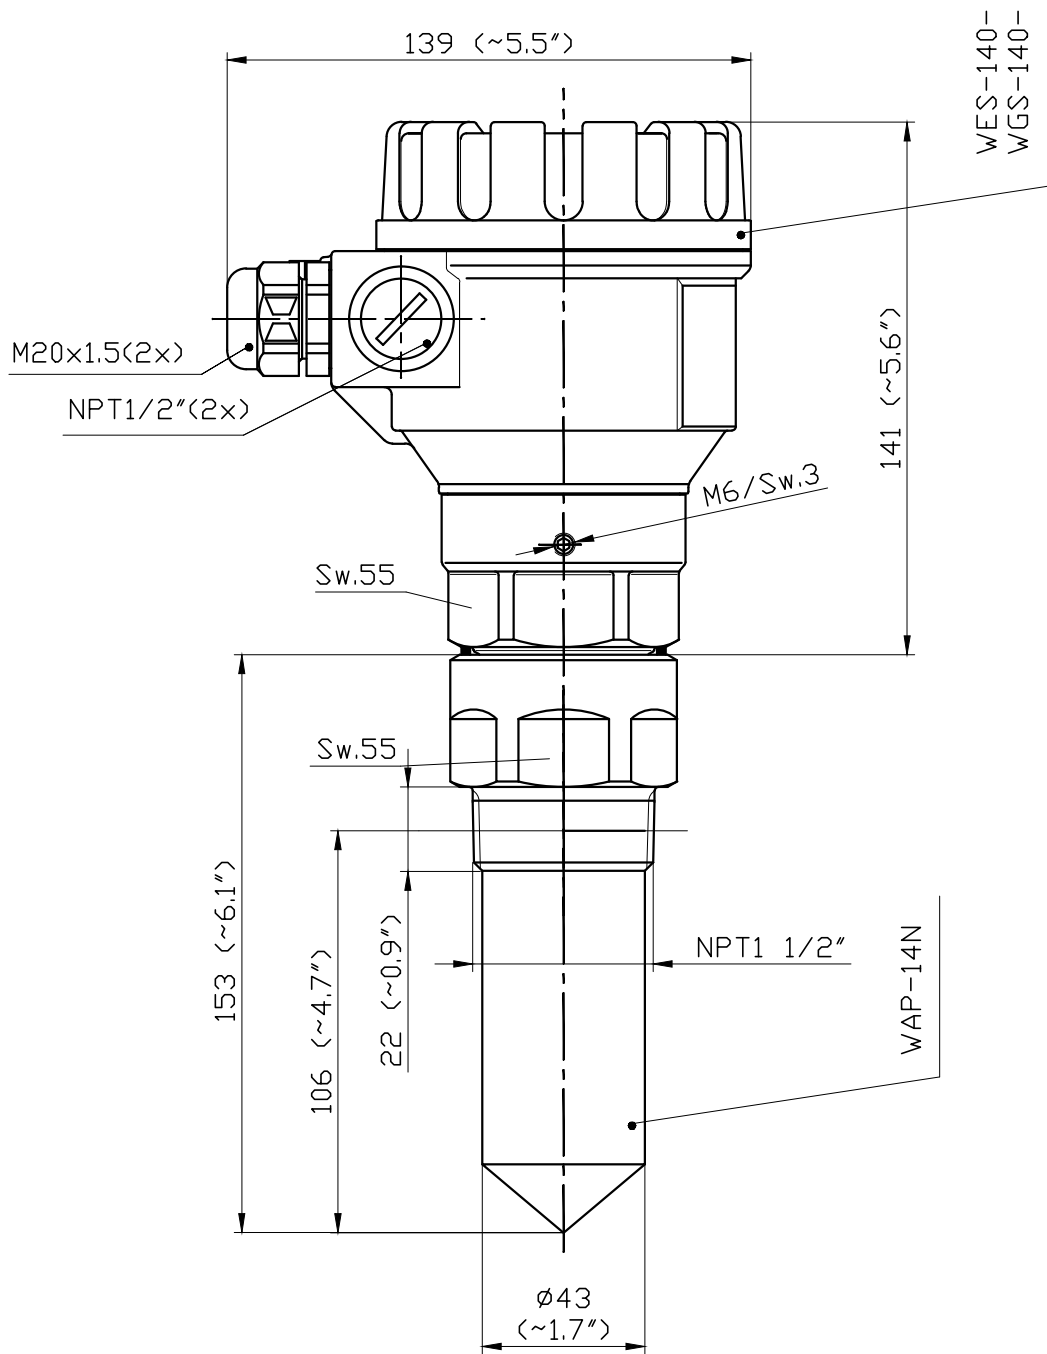

This drawing remains property of Nivelco Control Co. it may be neither copied nor informed to third persons or competitors without our approval.

NIVELCO

Process Control Co.
H-1043 BUDAPEST,
DUGONICS U. 11.
www.nivelco.com

Description:

PiloTREK W-100
Aluminium housing 1 1/2" antenna
with PP enclosure

Scale:

M1:2

Size of origin:

A4

Revision: 1

Date: 08.2013

Drawing No.

WES-140 +WAP-14N