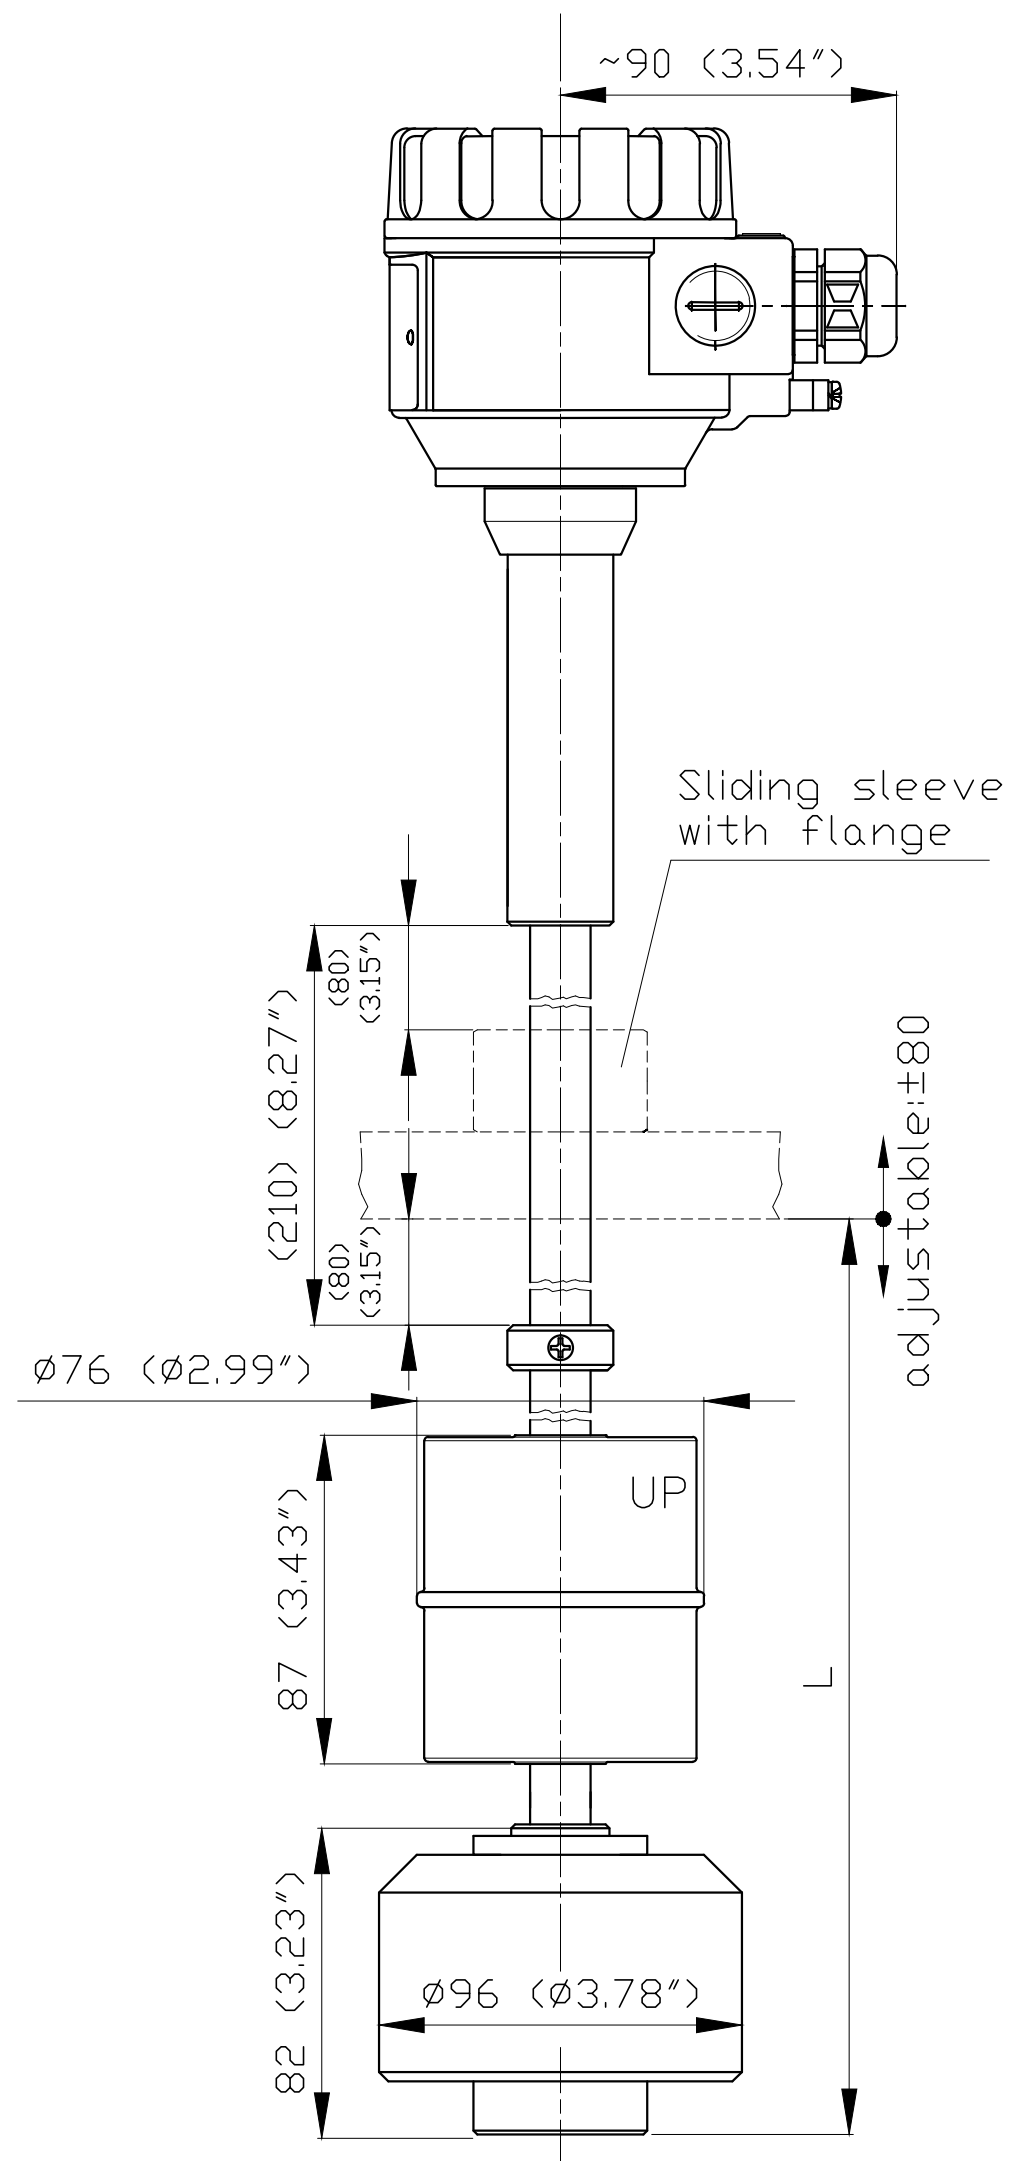

Position "A"

Position "B"

This drawing remains property of Nivelco Control Co. it may be neither copied nor informed to third persons or competitors without our approval.

NIVELCO
Process Control Co.
H-1043 BUDAPEST,
DUGONICS U. 11.
www.nivelco.com

Description:
NIVOTRACK M-600
Magnetostrictive Lev.Transmitter, Plastic H.
Flex. tube sensor without process connect.

Scale:	Size of origin:
M1:2	A2
Revision: 1	Date: 01.2014
Drawing No.	
MEZ/MGZ-6__	