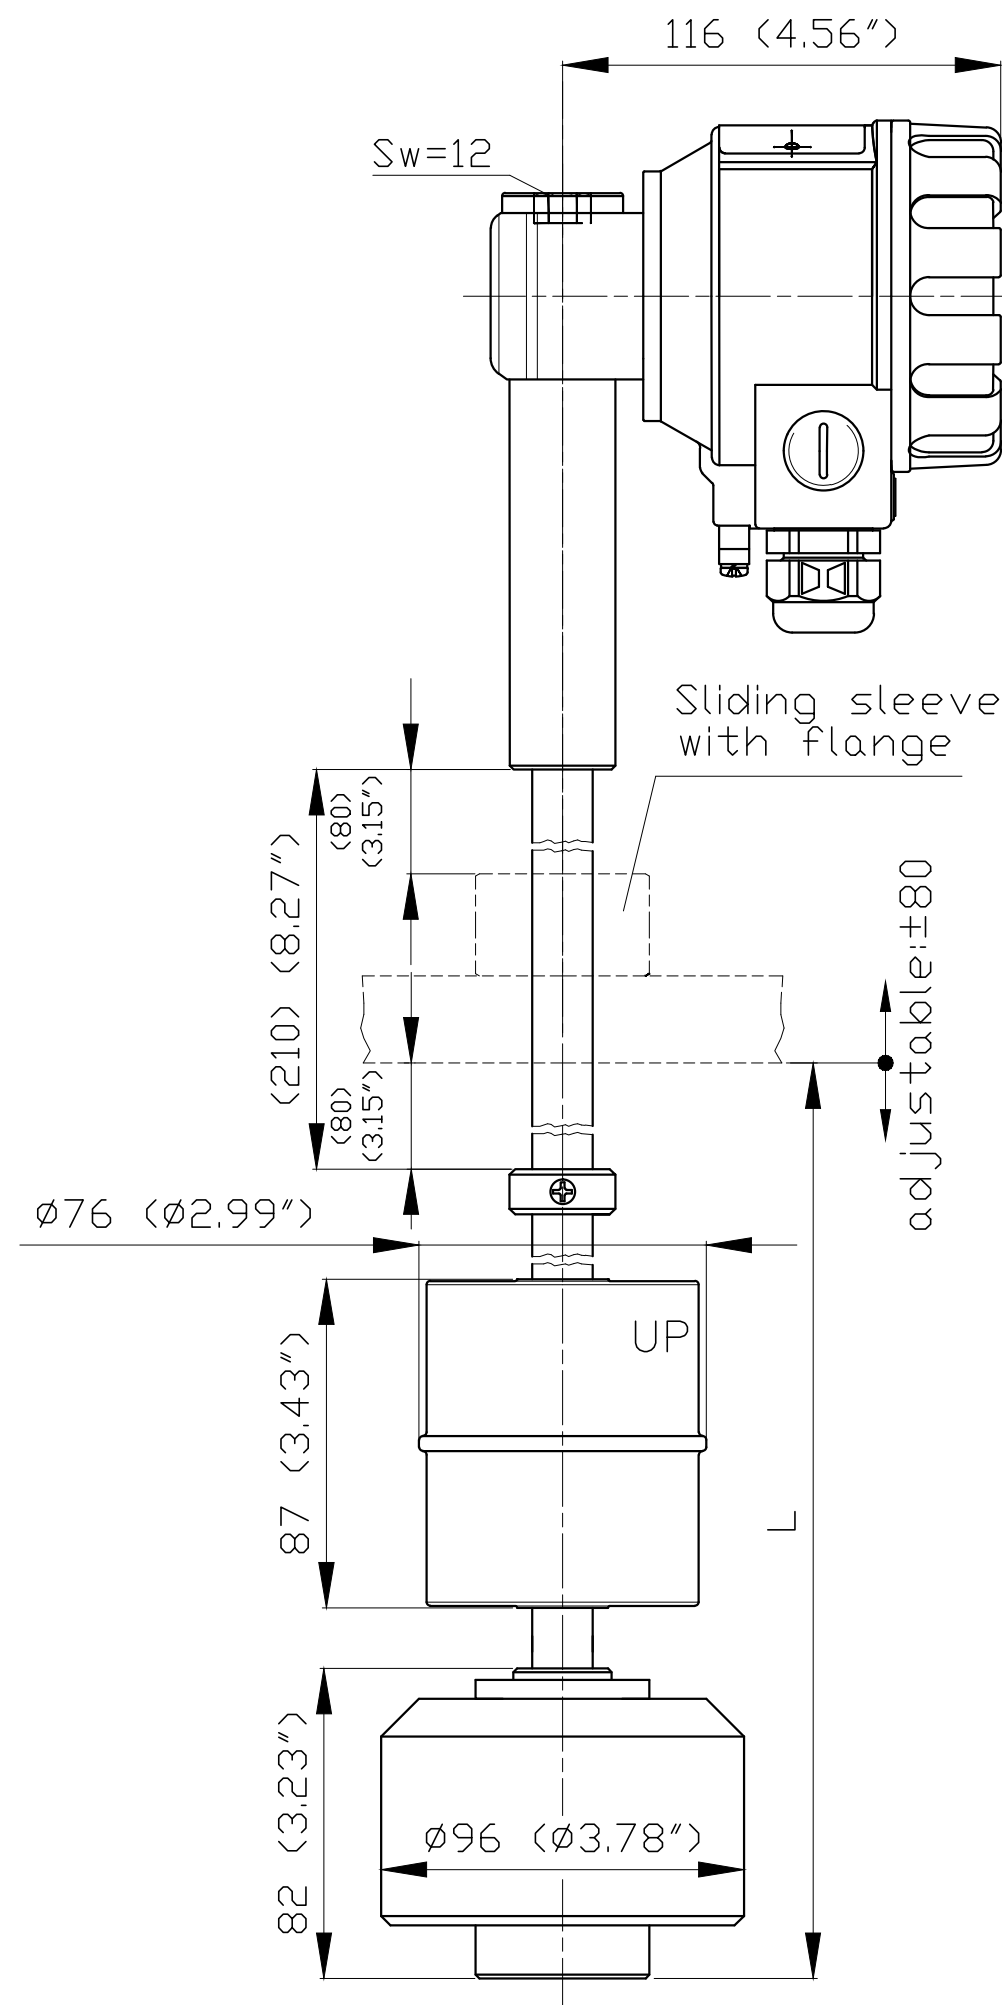

Position "A"

Position "B"

This drawing remains property of Nivelco Control Co. it may be neither copied nor informed to third persons or competitors without our approval.

NIVELCO
Process Control Co.
H-1043 BUDAPEST,
DUGONICS U. 11.
www.nivelco.com

Description:
NIVOTRACK M-600
Magnetostrictive Lev.Transmitter, Plastic H.
Flex. tube sensor without process connect.

Scale:	Size of origin:
M1:2	A2
Revision: 1	Date: 01.2014
Drawing No.	
MEZ/MGZ-6__	