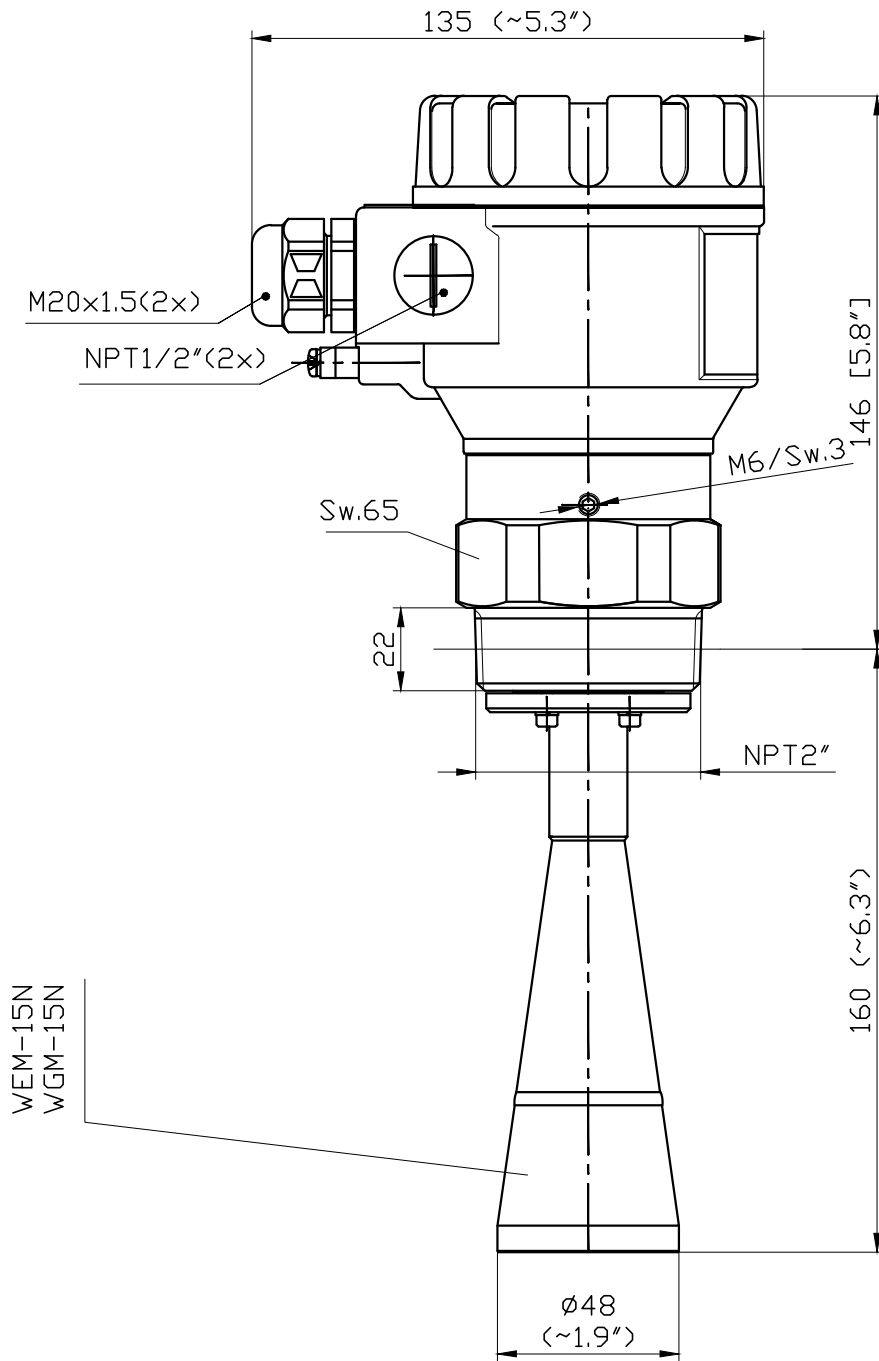

This drawing remains property of Nivelco Control Co. it may be neither copied nor informed to third persons or competitors without our approval.

NIVELCO

Process Control Co.
H-1043 BUDAPEST,
DUGONICS U. 11.
www.nivelco.com

Description:

PiloTREK W-100
Plastic housing 2"
with st. steel horn antenna

Scale:

M1:2

Size of origin:

A4

Revision: 1

Date: 08.2013

Drawing No.

WEM-15N