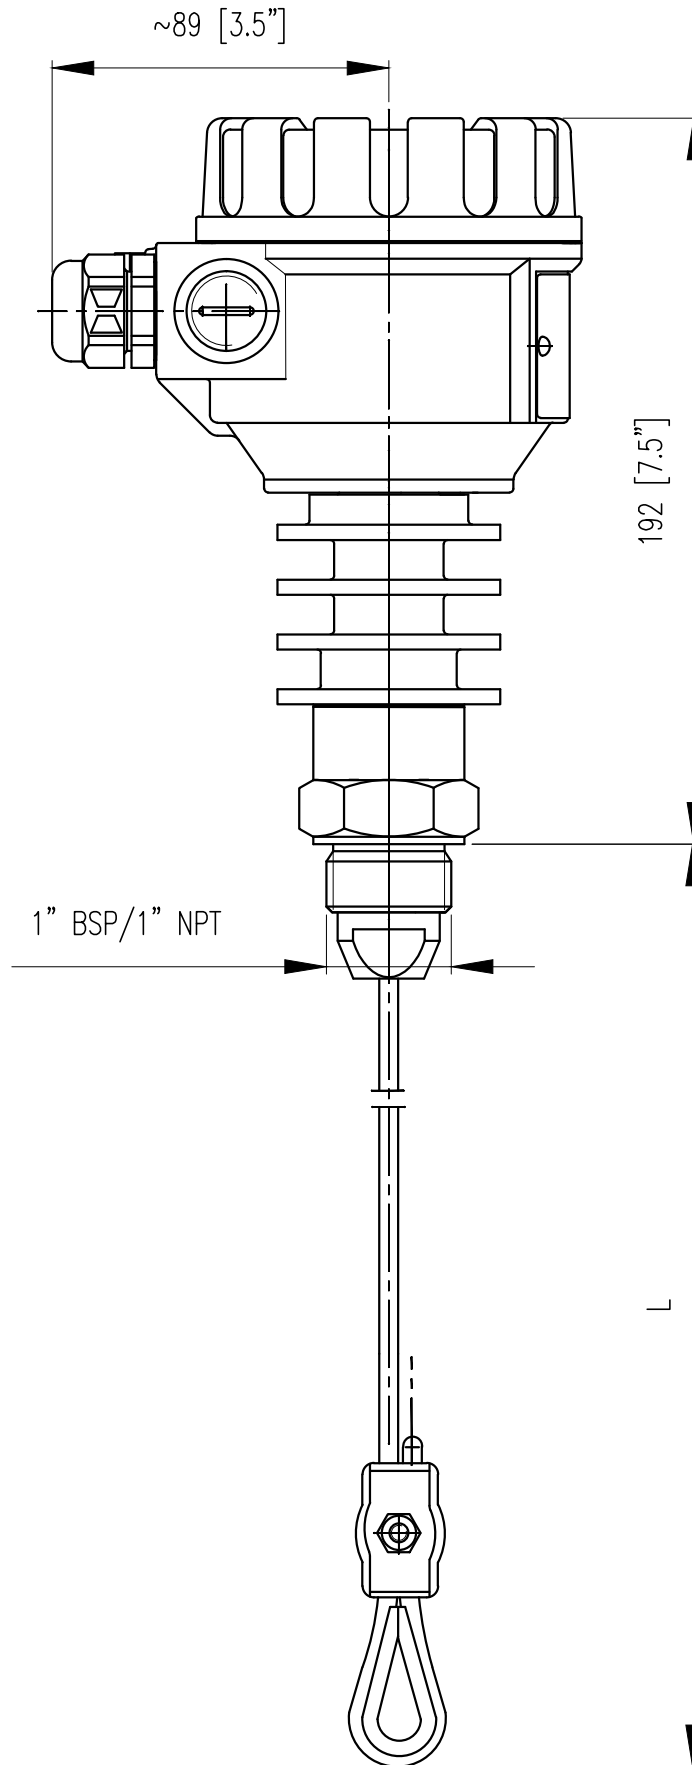

This drawing remains property of Nivelco Control Co. it may be neither copied nor informed to third persons or competitors without our approval.

**NIVELCO**  
Process Control Co.  
H-1043 BUDAPEST,  
DUGONICS U. 11.  
www.nivelco.com

Description:  
**NIVOCAP C-200**  
Capacitive level transm., Alu. housing, high temp, 1" BSP/MPT  
with caable probe, fully PFA insulated

Scale:	Size of origin:
1:2	A4
Revision: 0	Date: 2014.07.22
Drawing No.	
CPK/E-2__ CHK/E-2__	