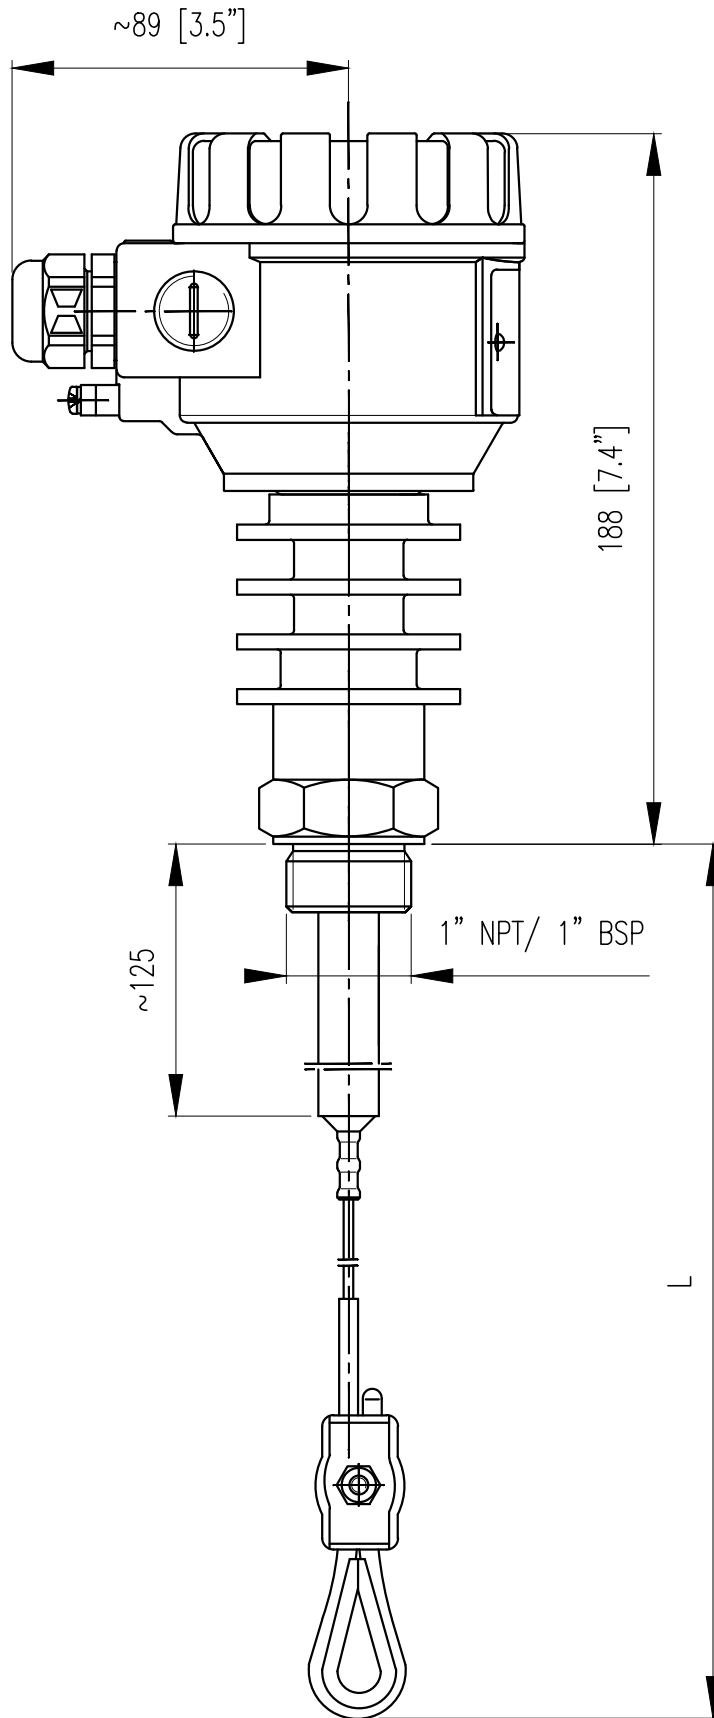

This drawing remains property of Nivelco Control Co. it may be neither copied nor informed to third persons or competitors without our approval.

**NIVELCO**

Process Control Co.  
 H-1043 BUDAPEST,  
 DUGONICS U. 11.  
 www.nivelco.com

Description:

**NIVOCAP C-300**

**Capacitive level transm., Plast. housing, high temp. 1" BSP/NPT  
 Partially PFA insulated stainless steel cable probe**

Scale:

1:2

Size of origin:

A4

Revision: 0

Date: 2014.07.22

Drawing No.

CPL/G-3\_\_ CHL/G-3\_\_